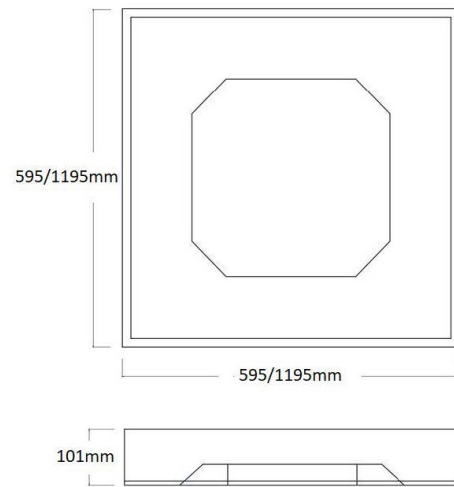

Indoor Lighting

Key features

- IP44 as standard
- TP(a) rated
- Impact rating of IK05
- Efficacy of up to 120lm/W
- Nominal life-time of 50,000 h (L90/B10)
- High colour rendering index CRI > 80
- LG7 compliant
- UGR < 19

i.e.: Rex , 27w, 3220lumens, 4000K, DALI dimmable c/w self-test emergency = **REX/3220/4/TPA/DIM/ST**

Part No.	W	Lm	Lm/W
REX/2100/4/TPA	17	2100	119
REX/3220/4/TPA	27	3220	119
REX/4193/4/TPA	36	4193	115