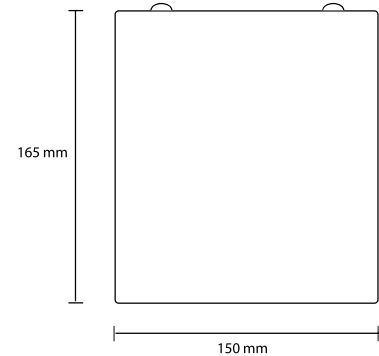

Dominique M

Surface Mounted

Innovation.
Collaboration.
Illumination.

Indoor Lighting

Key features

- Professional LED 150mm surface can
- Multi-faceted 40° reflector as standard
- Finished in RAL9016 brilliant white
- Incorporates Tridonic LED and driver system
- URG19 and ECA compliant variants
- DALI and dimming options
- 5 year warranty

Options

- Black can - RAL9005 /BLK
- Grey can - RAL9006 /GRY
- White can - RAL9010 /WHI
- 25° Multi-faceted reflector /MF25
- 60° Multi-faceted reflector /MF60
- 40° Specular reflector /SP40
- 50° Satin reflector /SA50
- For Dali dimming /DIM
- Suspended option /SUS

Part No.	W	Lm	Colour
DOM-M/1025/3	8	1025	830
DOM-M/1050/4	8	1050	840
DOM-M/1725/3	14	1725	830
DOM-M/1775/4	14	1775	840
DOM-M/2325/3	19	2325	830
DOM-M/2400/4	19	2400	840

For more information, please contact Sales@ldl.lighting