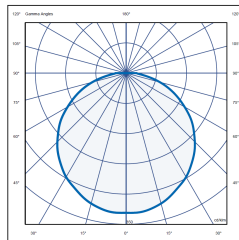

Samson Square

Aluminium Cast Base Bulkhead

Innovation.
Collaboration.
Illumination.

Indoor Lighting

Key features

- IP65 suitable for external environments
- Impact rating of IK10
- Efficacy of up to 133lm/W
- Nominal life-time of 50,000 h (L90/B10)
- Colour stability with 3 step MacAdam
- High colour rendering index CRI > 80
- Emergency BLF = 358 lm
- Suitable for side conduit entry
- Black or white aluminium base available
- Fitted with a hinged gear tray