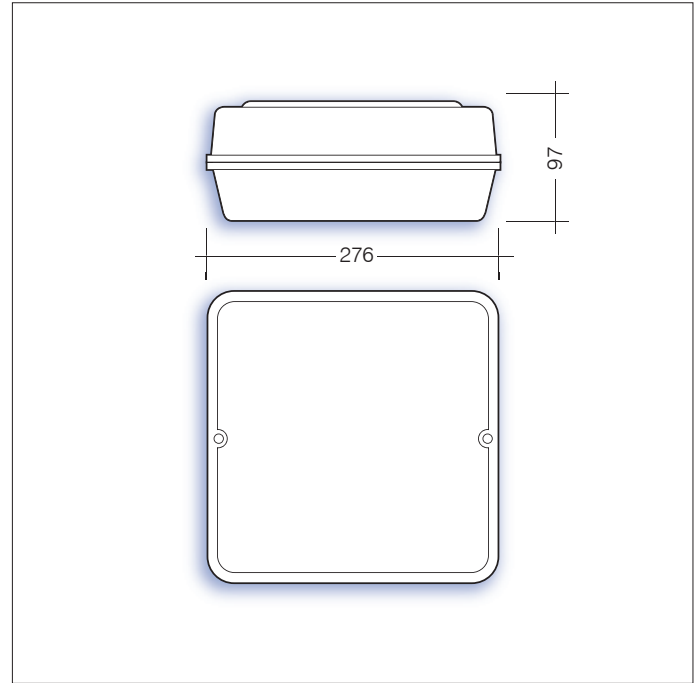

Samson Square

Aluminium Cast Base Bulkhead

Innovation.
Collaboration.
Illumination.

Indoor Lighting

Key features

- IP65 suitable for external environments
- Impact rating of IK10
- Efficacy of up to 133lm/W
- Nominal life-time of 50,000 h (L90/B10)
- Colour stability with 3 step MacAdam
- High colour rendering index CRI > 80
- Emergency BLF = 358 lm
- Suitable for side conduit entry
- Black or white aluminium base available
- Fitted with a hinged gear tray

i.e. SAM/2820/4/S/W/F3/ST =

Samson bulkhead, 2823 lm, 22W, 4000K, square, white c/w sensor, corridor function & self-test

Part No.	W	Lm	Lm/W	CCT	Sensor
SAM/1800/3/S	14	1801	129	3000K	N
SAM/1900/4/S	14	1900	136	4000K	N
SAM/2550/3/S	21	2549	124	3000K	N
SAM/2690/4/S	21	2694	131	4000K	N
SAM/1210/3/S	11	1212	113	3000K	Y
SAM/1280/4/S	11	1282	120	4000K	Y
SAM/1720/3/S	15	1722	115	3000K	Y
SAM/1820/4/S	15	1822	122	4000K	Y
SAM/2320/3/S	18	2317	128	3000K	Y
SAM/2420/4/S	18	2419	133	4000K	Y
SAM/2700/4/S	22	2705	126	3000K	Y
SAM/2820/4/S	22	2823	131	4000K	Y
SAM/3070/4/S	25	3066	123	3000K	Y
SAM/3200/4/S	25	3196	128	4000K	Y