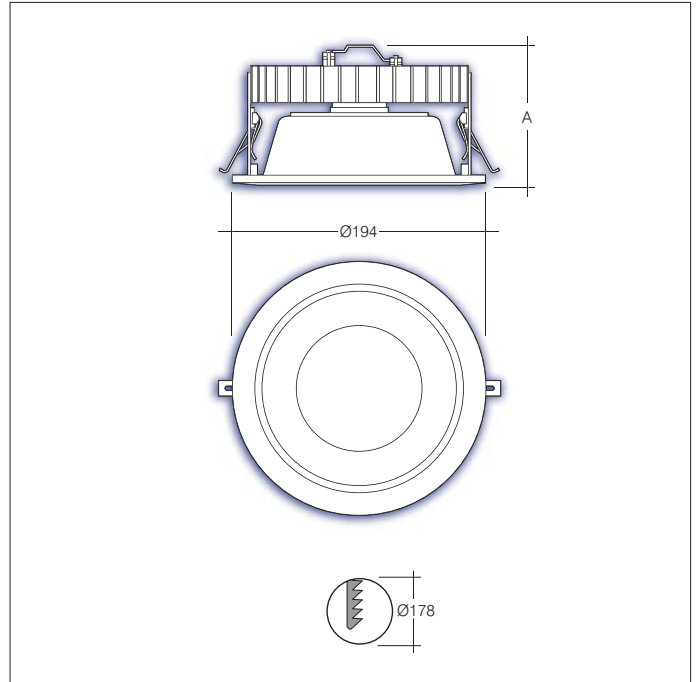

Indoor Lighting

Key features

- IP20 suitable for internal environments
- Impact rating of IK02
- Efficacy of up to 130lm/W
- Nominal life-time of 50,000 h (L90/B10)
- Colour stability with 3 step MacAdam
- High colour rendering index CRI > 80
- Emergency BLF = 360 lm

i.e. HEN/1500/4/DIM/EMR =
Henry, 1541 lumens, 13W, 4000K, DALI dimmable c/w 3hr emergency

Part No.	Watt	Lm	Lm/W	Weight	A (mm)
HEN/1100/3	10	1080	111	0.8kg	110
HEN/1100/4	10	1117	114	0.8kg	110
HEN/1500/3	13	1487	112	0.8kg	110
HEN/1500/4	13	1541	114	0.8kg	110
HEN/2000/3	19	2015	108	0.8kg	110
HEN/2000/4	19	2092	111	0.8kg	110
HEN/2300/3	18	2298	127	0.9kg	125
HEN/2300/4	18	2390	130	0.9kg	125
HEN/2700/3	22	2675	122	0.9kg	125
HEN/2800/4	22	2819	126	0.9kg	125
HEN/3200/3	26	3154	121	0.9kg	125
HEN/3200/4	27	3269	123	0.9kg	125