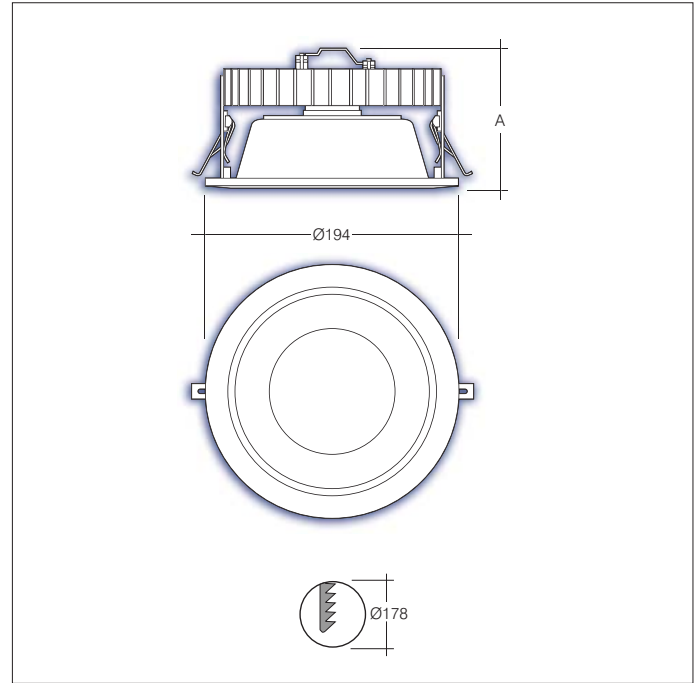

Indoor Lighting

Overview

The Henry LED downlighter is a high quality downlighter ideal for corridors and general purpose areas.

A sand blasted aluminium reflector is fitted which produces a very wide optical performance making the range suitable for various applications.

Part No.	Watt	Lm	Lm/W	Weight	A (mm)
HEN/1100/3	10	1080	111	0.8kg	110
HEN/1100/4	10	1117	114	0.8kg	110
HEN/1500/3	13	1487	112	0.8kg	110
HEN/1500/4	13	1541	114	0.8kg	110
HEN/2000/3	19	2015	108	0.8kg	110
HEN/2000/4	19	2092	111	0.8kg	110
HEN/2300/3	18	2298	127	0.9kg	125
HEN/2300/4	18	2390	130	0.9kg	125
HEN/2700/3	22	2675	122	0.9kg	125
HEN/2800/4	22	2819	126	0.9kg	125
HEN/3200/3	26	3154	121	0.9kg	125
HEN/3200/4	27	3269	123	0.9kg	125