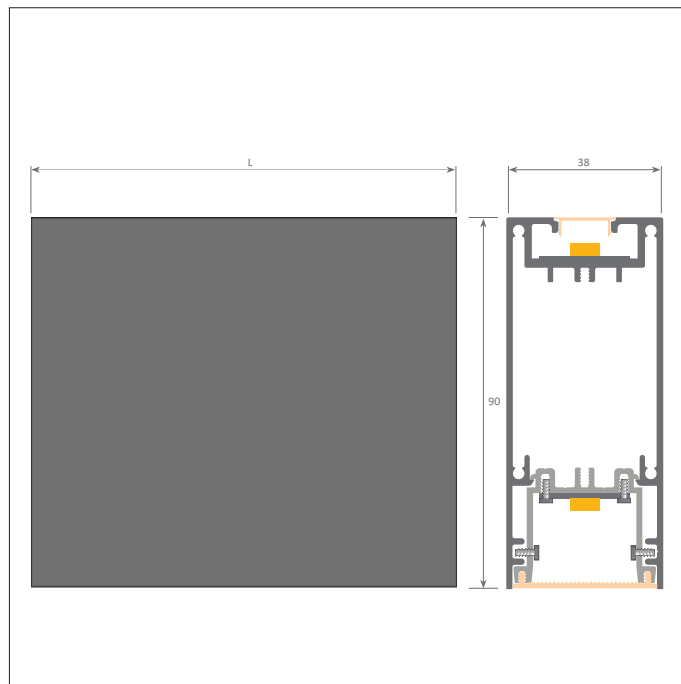

Indoor Lighting

Key Features

- IP20
- Impact rating of IK06
- Efficacy of up to 95lm/W
- Nominal life-time of >72,000 h (L80/B10)
- Colour stability with 3 step MacAdam
- High colour rendering index CRI > 80
- Emergency BLF = 262 lm

i.e. **AN/S/11/2690/4/GRY/EMR =**
Anna LED, suspended/surface, 1130mm, 2687lm, 29W, 4000K, grey finish c/w 3hr emergency.

4000K as standard, 3000K supplied on request.
CRI > 80 as standard, CRI > 90 supplied on request.

Part No.	Lm	W	Lm/W	L (mm)
AN/S/11/920/4	922	11	83	1130
AN/S/11/1790/4	1791	20	91	1130
AN/S/11/2680/4	2685	30	90	1130
AN/S/14/1150/4	1152	13	87	1410
AN/S/14/2240/4	2239	24	93	1410
AN/S/14/3360/4	3356	35	95	1410
AN/S/16/1380/4	1383	16	87	1690
AN/S/16/2690/4	2687	29	93	1690
AN/S/16/4030/4	4027	42	95	1690