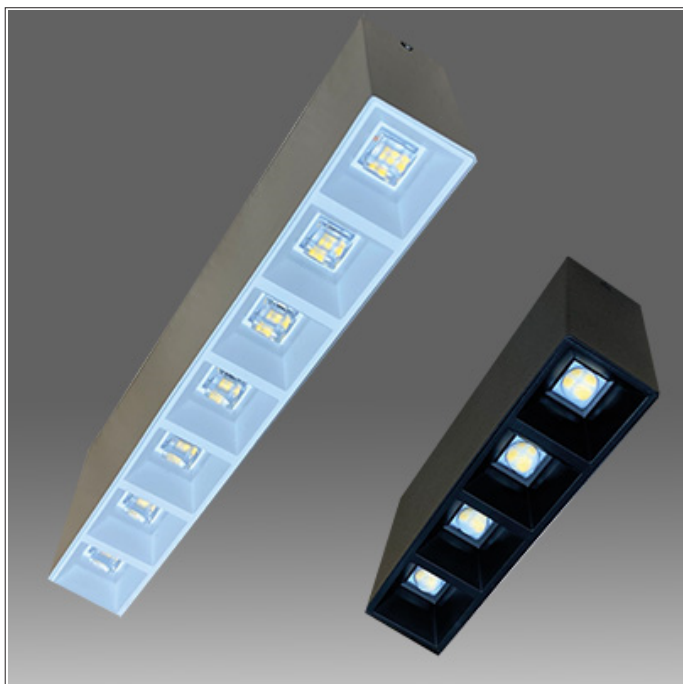

Indoor Lighting

Key features

- IP20 suitable for internal environments
- Impact rating of IK08
- Material: PC white and black
- Efficacy of up to 137lm/W
- CRI >80 as standard, CRI >90 available
- Tunable white option
- Nominal life-time of 50,000 h (L90/B10)
- Colour stability with 3 step MacAdam
- Optical efficiency up to 92%
- Light emission angle 65° and 90° for high uniformity
- Optics with constant light colour over beam angle (CLC)
- UGR Optimized optics with grid
- Option for remote emergency also available

Options

- For black grid & 65° optic
- For black grid & 90° optic
- For white grid & 65° optic
- For white grid & 90° optic
- For DALI dimmable suffix
- For Casambi enabled suffix
- For wireless dimmable system suffix
- For 3hr emergency suffix
- For 3hr self-test emergency suffix
- For 3hr DALI emergency suffix
- For wireless addressable emergency suffix

65° optic

90° optic

e.g.: IRIS/S/7W65/1500/3/EMR

Iris surface, 7 LED, white, 65°, 1470 lm, 11.9 W, 3000K c/w 3 hr emergency