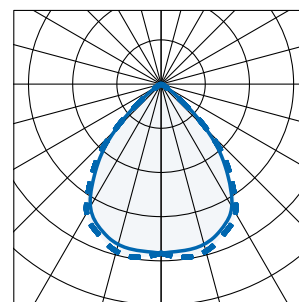

Indoor Lighting

Key features

- IP20 suitable for internal environments
- Impact rating of IK08
- Material: PC white and black
- Efficacy of up to 137lm/W
- CRI >80 as standard, CRI >90 available
- Tunable white option
- Nominal life-time of 50,000 h (L90/B10)
- Colour stability with 3 step MacAdam
- Optical efficiency up to 92%
- Light emission angle 65° and 90° for high uniformity
- Optics with constant light colour over beam angle (CLC)
- UGR Optimized optics with grid
- Option for remote emergency also available

IRIS/*B65
IRIS/*B90
IRIS/*W65
IRIS/*W90
/DIM
/CAS
/WD
/EMR
/ST
/EMP
/WAE

Part No.	W	Black grid		White grid		CCT
		65° Lm	90° Lm	65° Lm	90° Lm	
IRIS/S/4***/450/3	3.7	415	399	438	441	3000K
IRIS/S/4***/450/4	3.7	439	421	462	466	4000K
IRIS/S/4***/900/3	7.5	814	781	859	873	3000K
IRIS/S/4***/900/4	7.5	860	825	907	922	4000K
IRIS/S/4***/1200/3	9.8	1061	1046	1122	1150	3000K
IRIS/S/4***/1200/4	9.8	1120	1105	1185	1214	4000K
IRIS/S/7***/800/3	5.8	726	686	943	969	3000K
IRIS/S/7***/800/4	5.8	767	724	789	769	4000K
IRIS/S/7***/1500/3	11.9	1427	1354	1470	1477	3000K
IRIS/S/7***/1500/4	11.9	1507	1430	1552	1560	4000K
IRIS/S/7***/2000/3	15.9	1885	1770	1938	1945	3000K
IRIS/S/7***/2000/4	15.9	1991	1869	2046	2054	4000K

65° optic

90° optic

e.g.: IRIS/S/7W65/1500/3/EMR

Iris surface, 7 LED, white, 65°, 1470 lm, 11.9 W, 3000K c/w 3 hr emergency