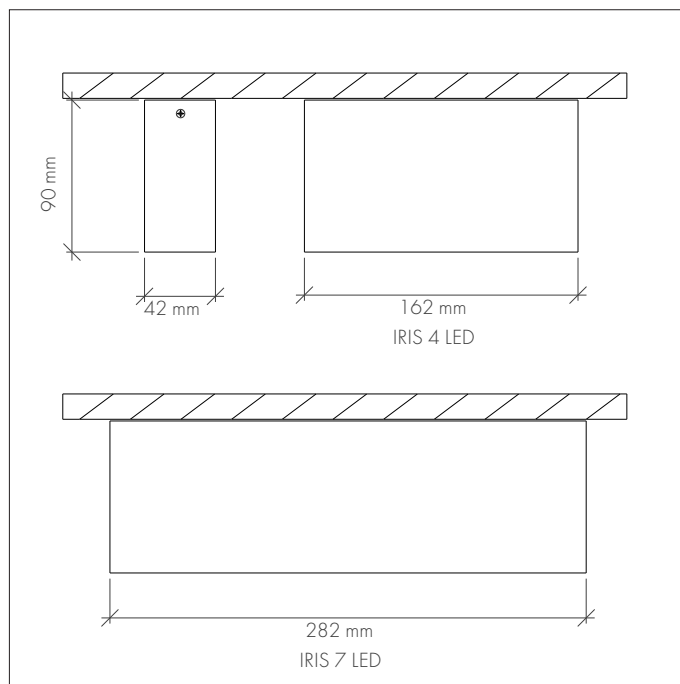

Indoor Lighting

Key features

- IP20 suitable for internal environments
- Impact rating of IK08
- Material: PC white and black
- Efficacy of up to 137lm/W
- CRI >80 as standard, CRI >90 available
- Tunable white option
- Nominal life-time of 50,000 h (L90/B10)
- Colour stability with 3 step MacAdam
- Optical efficiency up to 92%
- Light emission angle 65° and 90° for high uniformity
- Optics with constant light colour over beam angle (CLC)
- UGR Optimized optics with grid
- Option for remote emergency also available

IRIS/*B65
IRIS/*B90
IRIS/*W65
IRIS/*W90
/DIM
/CAS
/WD
/EMR
/ST
/EMP
/WAE

Part No.	W	Black grid		White grid		CCT
		65° Lm	90° Lm	65° Lm	90° Lm	
IRIS/S/4***/450/3	3.7	415	399	438	441	3000K
IRIS/S/4***/450/4	3.7	439	421	462	466	4000K
IRIS/S/4***/900/3	7.5	814	781	859	873	3000K
IRIS/S/4***/900/4	7.5	860	825	907	922	4000K
IRIS/S/4***/1200/3	9.8	1061	1046	1122	1150	3000K
IRIS/S/4***/1200/4	9.8	1120	1105	1185	1214	4000K
IRIS/S/7***/800/3	5.8	726	686	943	969	3000K
IRIS/S/7***/800/4	5.8	767	724	789	769	4000K
IRIS/S/7***/1500/3	11.9	1427	1354	1470	1477	3000K
IRIS/S/7***/1500/4	11.9	1507	1430	1552	1560	4000K
IRIS/S/7***/2000/3	15.9	1885	1770	1938	1945	3000K
IRIS/S/7***/2000/4	15.9	1991	1869	2046	2054	4000K

65° optic

90° optic

e.g.: IRIS/S/7W65/1500/3/EMR

Iris surface, 7 LED, white, 65°, 1470 lm, 11.9 W, 3000K c/w 3 hr emergency