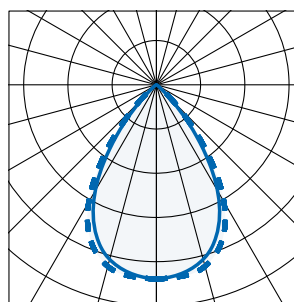

Indoor Lighting

Key features

- IP20 suitable for internal environments
- Impact rating of IK08
- Material: PC white and black
- Efficacy of up to 137lm/W
- CRI >80 as standard, CRI >90 available
- Tunable white option
- Nominal life-time of 50,000 h (L90/B10)
- Colour stability with 3 step MacAdam
- Optical efficiency up to 92%
- Light emission angle 65° and 90° for high uniformity
- Optics with constant light colour over beam angle (CLC)
- UGR Optimized optics with grid
- Option for remote emergency also available

IRIS/*B65
IRIS/*B90
IRIS/*W65
IRIS/*W90
/DIM
/CAS
/WD
/EMR
/ST
/EMP
/WAE

Part No.	W	Black grid		White grid		CCT
		65° Lm	90° Lm	65° Lm	90° Lm	
IRIS/S/4***/450/3	3.7	415	399	438	441	3000K
IRIS/S/4***/450/4	3.7	439	421	462	466	4000K
IRIS/S/4***/900/3	7.5	814	781	859	873	3000K
IRIS/S/4***/900/4	7.5	860	825	907	922	4000K
IRIS/S/4***/1200/3	9.8	1061	1046	1122	1150	3000K
IRIS/S/4***/1200/4	9.8	1120	1105	1185	1214	4000K
IRIS/S/7***/800/3	5.8	726	686	943	969	3000K
IRIS/S/7***/800/4	5.8	767	724	789	769	4000K
IRIS/S/7***/1500/3	11.9	1427	1354	1470	1477	3000K
IRIS/S/7***/1500/4	11.9	1507	1430	1552	1560	4000K
IRIS/S/7***/2000/3	15.9	1885	1770	1938	1945	3000K
IRIS/S/7***/2000/4	15.9	1991	1869	2046	2054	4000K

65° optic

90° optic

e.g.: IRIS/S/7W65/1500/3/EMR

Iris surface, 7 LED, white, 65°, 1470 lm, 11.9 W, 3000K c/w 3 hr emergency