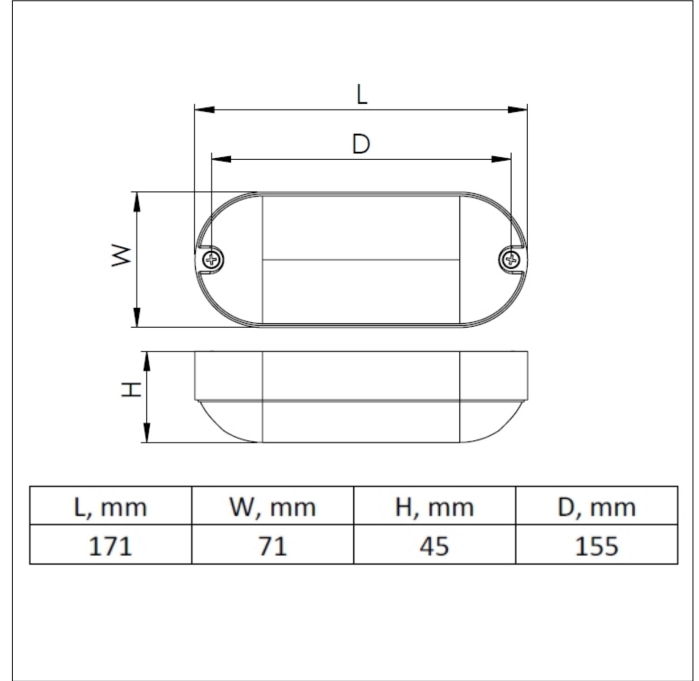

Outdoor Lighting

Key Features

- IP65 suitable for external environments
- Impact rating of IK08
- Efficacy of up to 100lm/W
- Nominal life-time of 40,000 h (L70/B50)
- Colour stability with 3 step MacAdam

Options

- For DALI dimmable option suffix /DIM
- For 10% corridor function suffix /COR
- For integral sensor suffix /SEN
- For 3hr self-contained emergency suffix /EMR
- For 3hr self-test emergency suffix /ST
- For DALI addressable emergency suffix /EMP

i.e. PUP/500/3/ST =

Pupice, 500lm, 5W, 3000K, self-test emergency

Part No.	Lm	W	Lm/W	CCT
PUP/500/3	500	5	100	3000K

For more information, please contact Sales@ldl.lighting