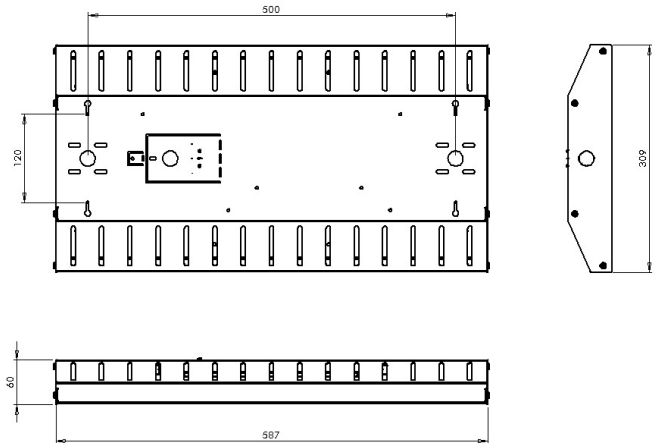

Indoor Lighting

Options

- For 3000K optic suffix /3
- For 4000K optic suffix /4
- For 40deg optic suffix /40D
- For 60deg optic suffix /60D
- For 90deg optic suffix /90D
- For DALI dimmable suffix /DIM
- For casambi enabled suffix /CAS
- For PIR sensor suffix /PIR
- For emergency suffix /EMR
- For self-test suffix /ST
- For addressable emergency suffix /EMP

i.e. AXEL/S/90D/16778/4 =

Axel Small, 587mm, 90D optic, 16778lm, 109W, 4000K

Accessories

- Wire suspension kit 2m AXEL/WIRE/2M
- Wire suspension kit 5m AXEL/WIRE/5M
- Protective grille AXEL/GRILLE

Key Features

- IP20 suitable for internal environments
- Impact rating of IK08
- Nominal lifetime of > 72,000 h (L80/B10)
- Suitable for BESA Box, suspension and surface mounting

Part No.	W	Lm	Lm/W
AXEL/S/40D/7234/4	56	7234	130
AXEL/S/40D/9504/4	76	9504	126
AXEL/S/40D/14256/4	109	14256	130
AXEL/S/40D/20579/4	170	20579	126
AXEL/S/60D/8087/4	56	8087	145
AXEL/S/60D/10624/4	76	10624	141
AXEL/S/60D/15936/4	109	15936	146
AXEL/S/60D/19578/4	170	19578	140
AXEL/S/90D/8514/4	56	8514	153
AXEL/S/90D/11186/4	76	11186	148
AXEL/S/90D/16778/4	109	16778	153
AXEL/S/90D/23904/4	170	23904	141