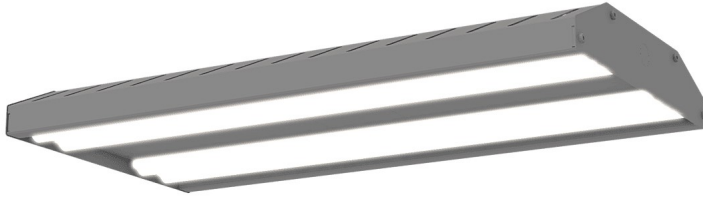

Indoor Lighting

Options

- For 3000K optic suffix /3
- For 4000K optic suffix /4
- For 40deg optic suffix /40D
- For 60deg optic suffix /60D
- For 90deg optic suffix /90D
- For DALI dimmable suffix /DIM
- For casambi enabled suffix /CAS
- For PIR sensor suffix /PIR
- For emergency suffix /EMR
- For self-test suffix /ST
- For addressable emergency suffix /EMP

i.e. AXEL/S/90D/16778/4 =

Axel Small, 587mm, 90D optic, 16778lm, 109W, 4000K

Accessories

- Wire suspension kit 2m AXEL/WIRE/2M
- Wire suspension kit 5m AXEL/WIRE/5M
- Protective grille AXEL/GRILLE

Key Features

- IP20 suitable for internal environments
- Impact rating of IK08
- Nominal lifetime of > 72,000 h (L80/B10)
- Suitable for BESA Box, suspension and surface mounting

Part No.	W	Lm	Lm/W
AXEL/S/40D/7234/4	56	7234	130
AXEL/S/40D/9504/4	76	9504	126
AXEL/S/40D/14256/4	109	14256	130
AXEL/S/40D/20579/4	170	20579	126
AXEL/S/60D/8087/4	56	8087	145
AXEL/S/60D/10624/4	76	10624	141
AXEL/S/60D/15936/4	109	15936	146
AXEL/S/60D/19578/4	170	19578	140
AXEL/S/90D/8514/4	56	8514	153
AXEL/S/90D/11186/4	76	11186	148
AXEL/S/90D/16778/4	109	16778	153
AXEL/S/90D/23904/4	170	23904	141