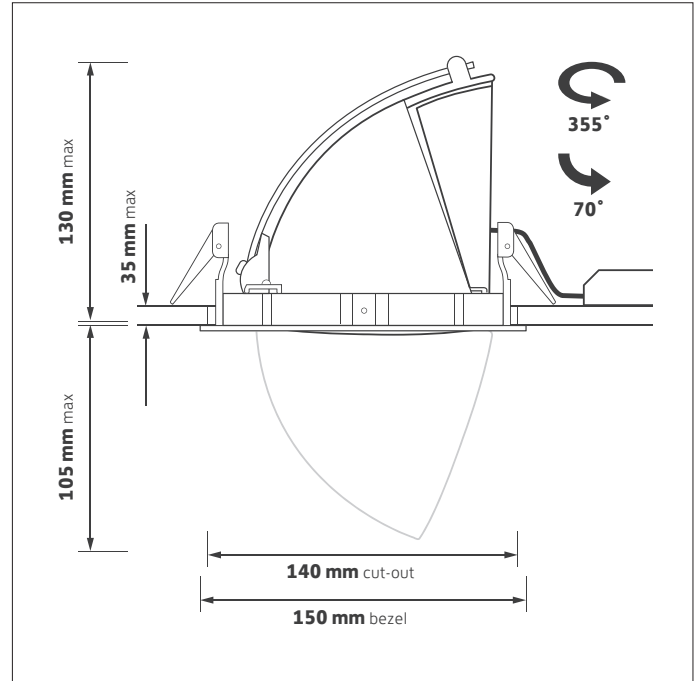

Felix

Scoop Spotlight

Innovation.
Collaboration.
Illumination.

Indoor Lighting

Overview

The Felix is a high quality adjustable spotlight ideal for retail, hospitality and commercial lighting applications.

Accent lighting adds texture, focus and shape to general lighting, by creating shadows and highlights for dramatic effects.

The range incorporates Tridonic LEDs, 4000K or 3000K colour temperature and the various configurations including DALI dimmable and Casambi enabled.

Options

1. For DALI dimmable suffix **/DIM**
   - For switch dimmable suffix **/SDIM**
   - For Casambi enabled suffix **/CAS**
   - For 3 hr emergency suffix **/EMR**
2. i.e.: Felix spotlight, 16W, 1760lm, 4000K, DALI dimmable = **FEL/1950/4/DIM**

CRI 80 as standard, CRI 90 available on request.

White finish as standard, other finishes available on request.

Part No.

Part No.	Lm	W	Lm/W	Weight	CCT
FEL/1000/3	960	10	97	0.9kg	3000K
FEL/1000/4	1034	10	105	0.9kg	4000K
FEL/1700/3	1633	16	102	0.9kg	3000K
FEL/1700/4	1760	16	110	0.9kg	4000K
FEL/2500/3	2427	27	90	0.9kg	3000K
FEL/2500/4	2616	27	97	0.9kg	4000K

Key features

- IP20 suitable for internal environments
- Impact rating of IK04
- Efficacy of up to 110lm/W
- Nominal life-time of > 50,000 h (L70/B10)
- Colour stability with 3 step MacAdam
- Very high colour rendering CRI > 90
- Emergency BLF = 314 lm