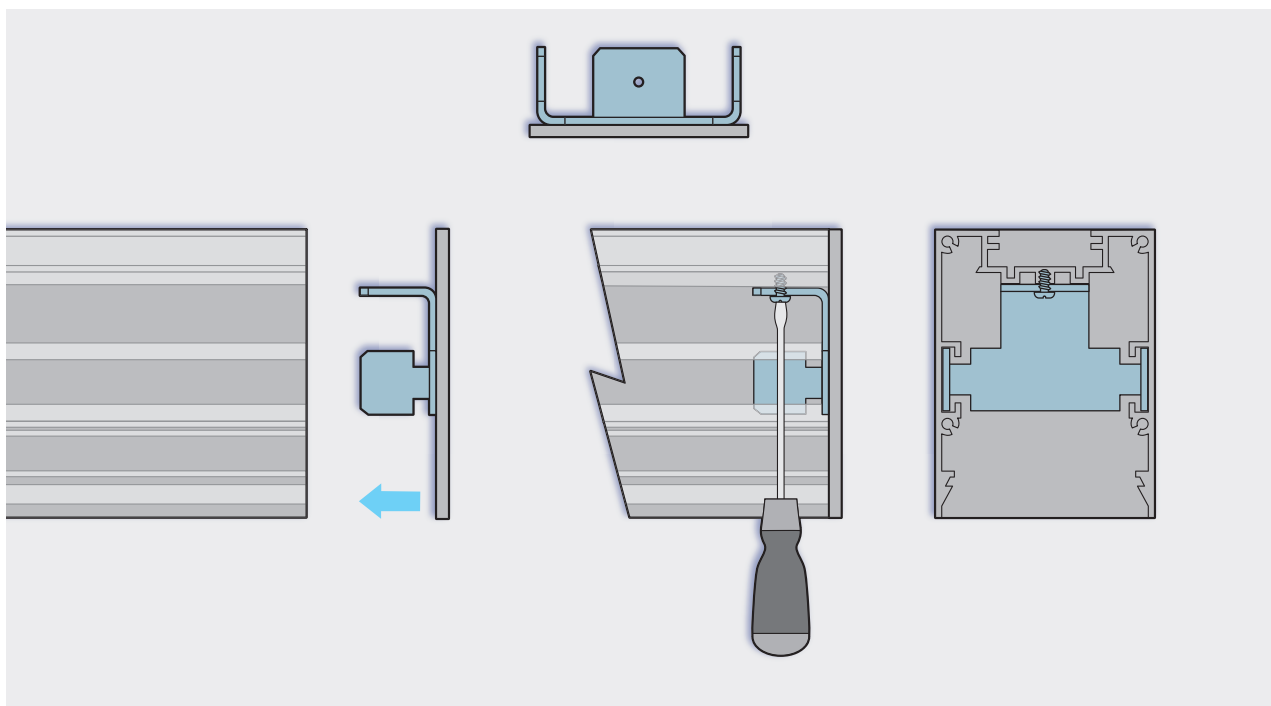

MILLIE
LINEAR LED LUMINAIRE

Installation instructions
SURFACE
MOUNTED

MIL/*05/****	L = 570mm
MIL/*08/****	L = 850mm
MIL/*11/****	L = 1130mm
MIL/*14/****	L = 1410mm
MIL/*16/****	L = 1690mm
MIL/*19/****	L = 1970mm
MIL/*22/****	L = 2250mm

Innovation.
Collaboration.
Illumination.

Surface Mounted

Fitting End Caps

Removing LED

Connecting multiple units

Connecting with coupler