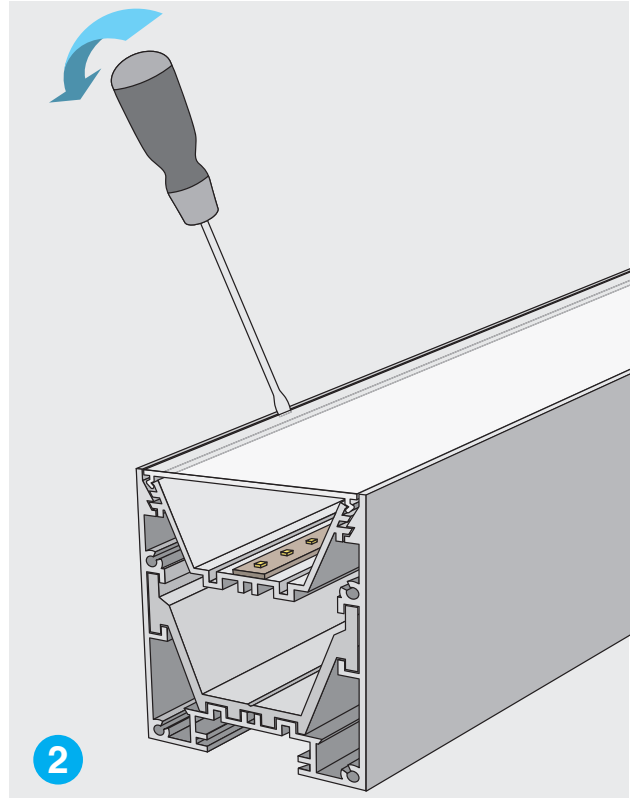

MILLIE
LINEAR LED LUMINAIRE

Installation instructions
SURFACE
MOUNTED

MIL/*05/****	L = 570mm
MIL/*08/****	L = 850mm
MIL/*11/****	L = 1130mm
MIL/*14/****	L = 1410mm
MIL/*16/****	L = 1690mm
MIL/*19/****	L = 1970mm
MIL/*22/****	L = 2250mm

Innovation.
Collaboration.
Illumination.

Surface Mounted

Fitting End Caps

Removing LED

Connecting multiple units

Connecting with coupler