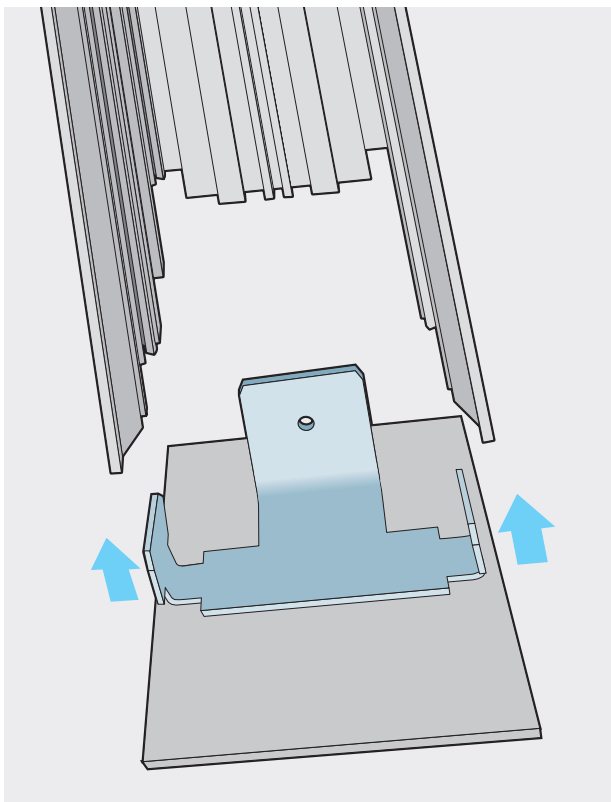

MILLIE
LINEAR LED LUMINAIRE

Installation instructions
SURFACE
MOUNTED

MIL/*05/****	L = 570mm
MIL/*08/****	L = 850mm
MIL/*11/****	L = 1130mm
MIL/*14/****	L = 1410mm
MIL/*16/****	L = 1690mm
MIL/*19/****	L = 1970mm
MIL/*22/****	L = 2250mm

Innovation.
Collaboration.
Illumination.

Surface Mounted

Fitting End Caps

Removing LED

Connecting multiple units

Connecting with coupler