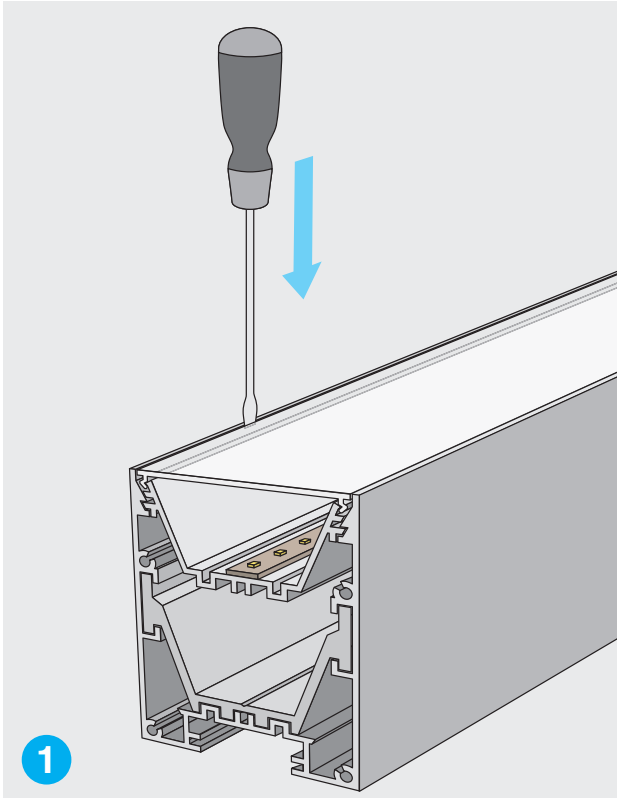

MILLIE
LINEAR LED LUMINAIRE

Installation instructions
SURFACE
MOUNTED

MIL/*05/****	L = 570mm
MIL/*08/****	L = 850mm
MIL/*11/****	L = 1130mm
MIL/*14/****	L = 1410mm
MIL/*16/****	L = 1690mm
MIL/*19/****	L = 1970mm
MIL/*22/****	L = 2250mm

Innovation.
Collaboration.
Illumination.

Surface Mounted

Fitting End Caps

Removing LED

Connecting multiple units

Connecting with coupler