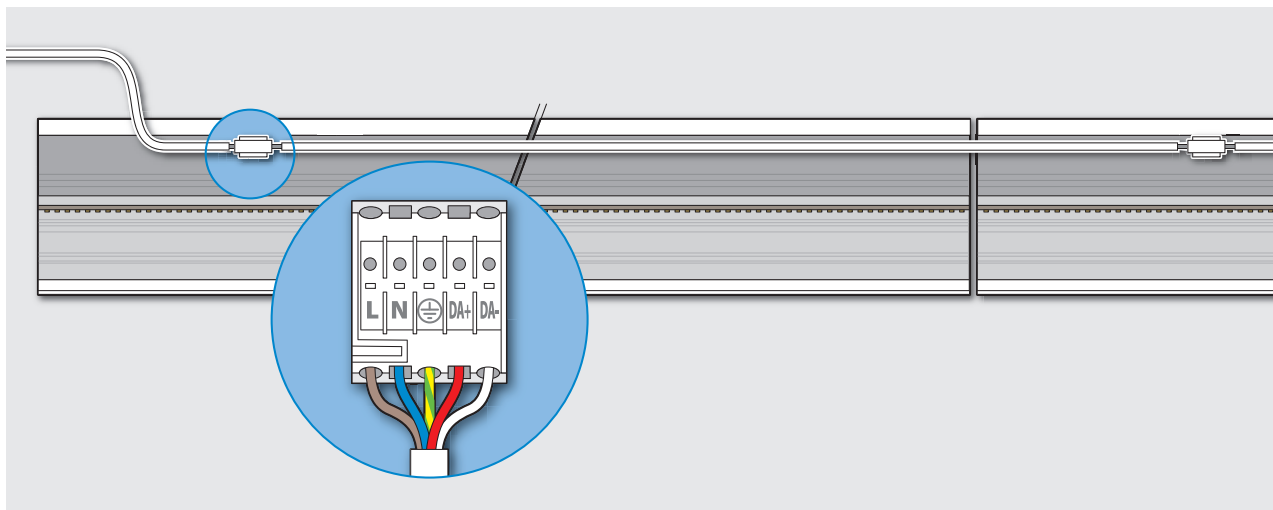

MILLIE
LINEAR LED LUMINAIRE

Installation instructions
SURFACE
MOUNTED

MIL/*05/****	L = 570mm
MIL/*08/****	L = 850mm
MIL/*11/****	L = 1130mm
MIL/*14/****	L = 1410mm
MIL/*16/****	L = 1690mm
MIL/*19/****	L = 1970mm
MIL/*22/****	L = 2250mm

Innovation.
Collaboration.
Illumination.

Surface Mounted

Fitting End Caps

Removing LED

Connecting multiple units

Connecting with coupler