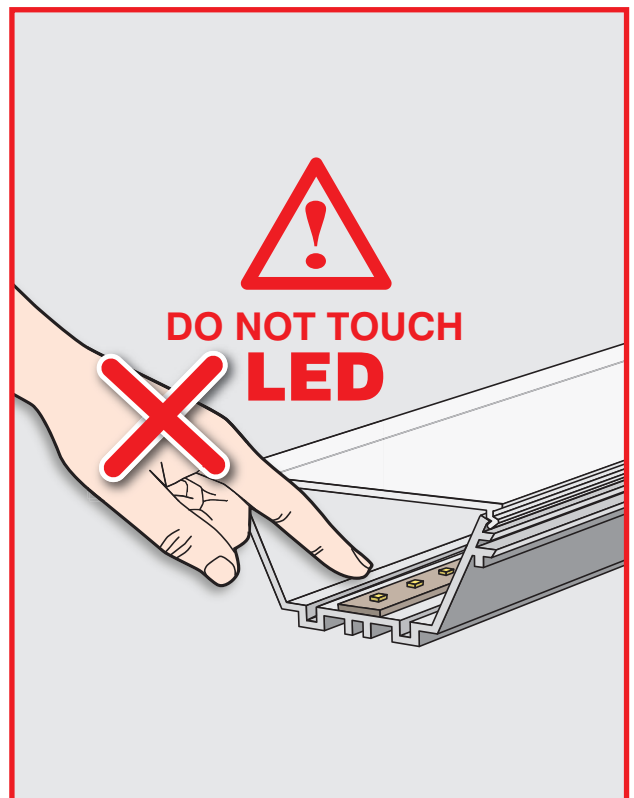

MILLIE
LINEAR LED LUMINAIRE

Installation instructions
SURFACE
MOUNTED

MIL/*05/****	L = 570mm
MIL/*08/****	L = 850mm
MIL/*11/****	L = 1130mm
MIL/*14/****	L = 1410mm
MIL/*16/****	L = 1690mm
MIL/*19/****	L = 1970mm
MIL/*22/****	L = 2250mm

Innovation.
Collaboration.
Illumination.

Surface Mounted

Fitting End Caps

Removing LED

Connecting multiple units

Connecting with coupler