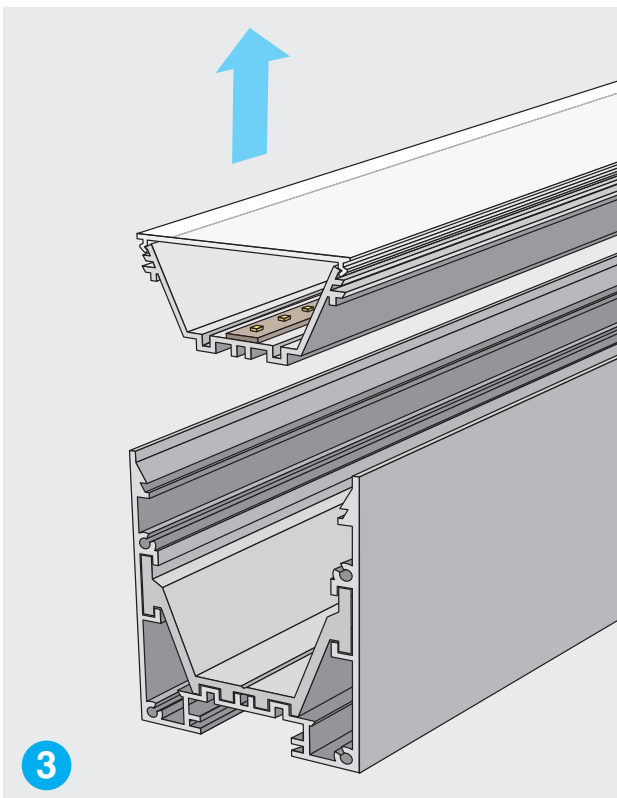

MILLIE
LINEAR LED LUMINAIRE

Installation instructions
SURFACE
MOUNTED

MIL/*05/****	L = 570mm
MIL/*08/****	L = 850mm
MIL/*11/****	L = 1130mm
MIL/*14/****	L = 1410mm
MIL/*16/****	L = 1690mm
MIL/*19/****	L = 1970mm
MIL/*22/****	L = 2250mm

Innovation.
Collaboration.
Illumination.

Surface Mounted

Fitting End Caps

Removing LED

Connecting multiple units

Connecting with coupler