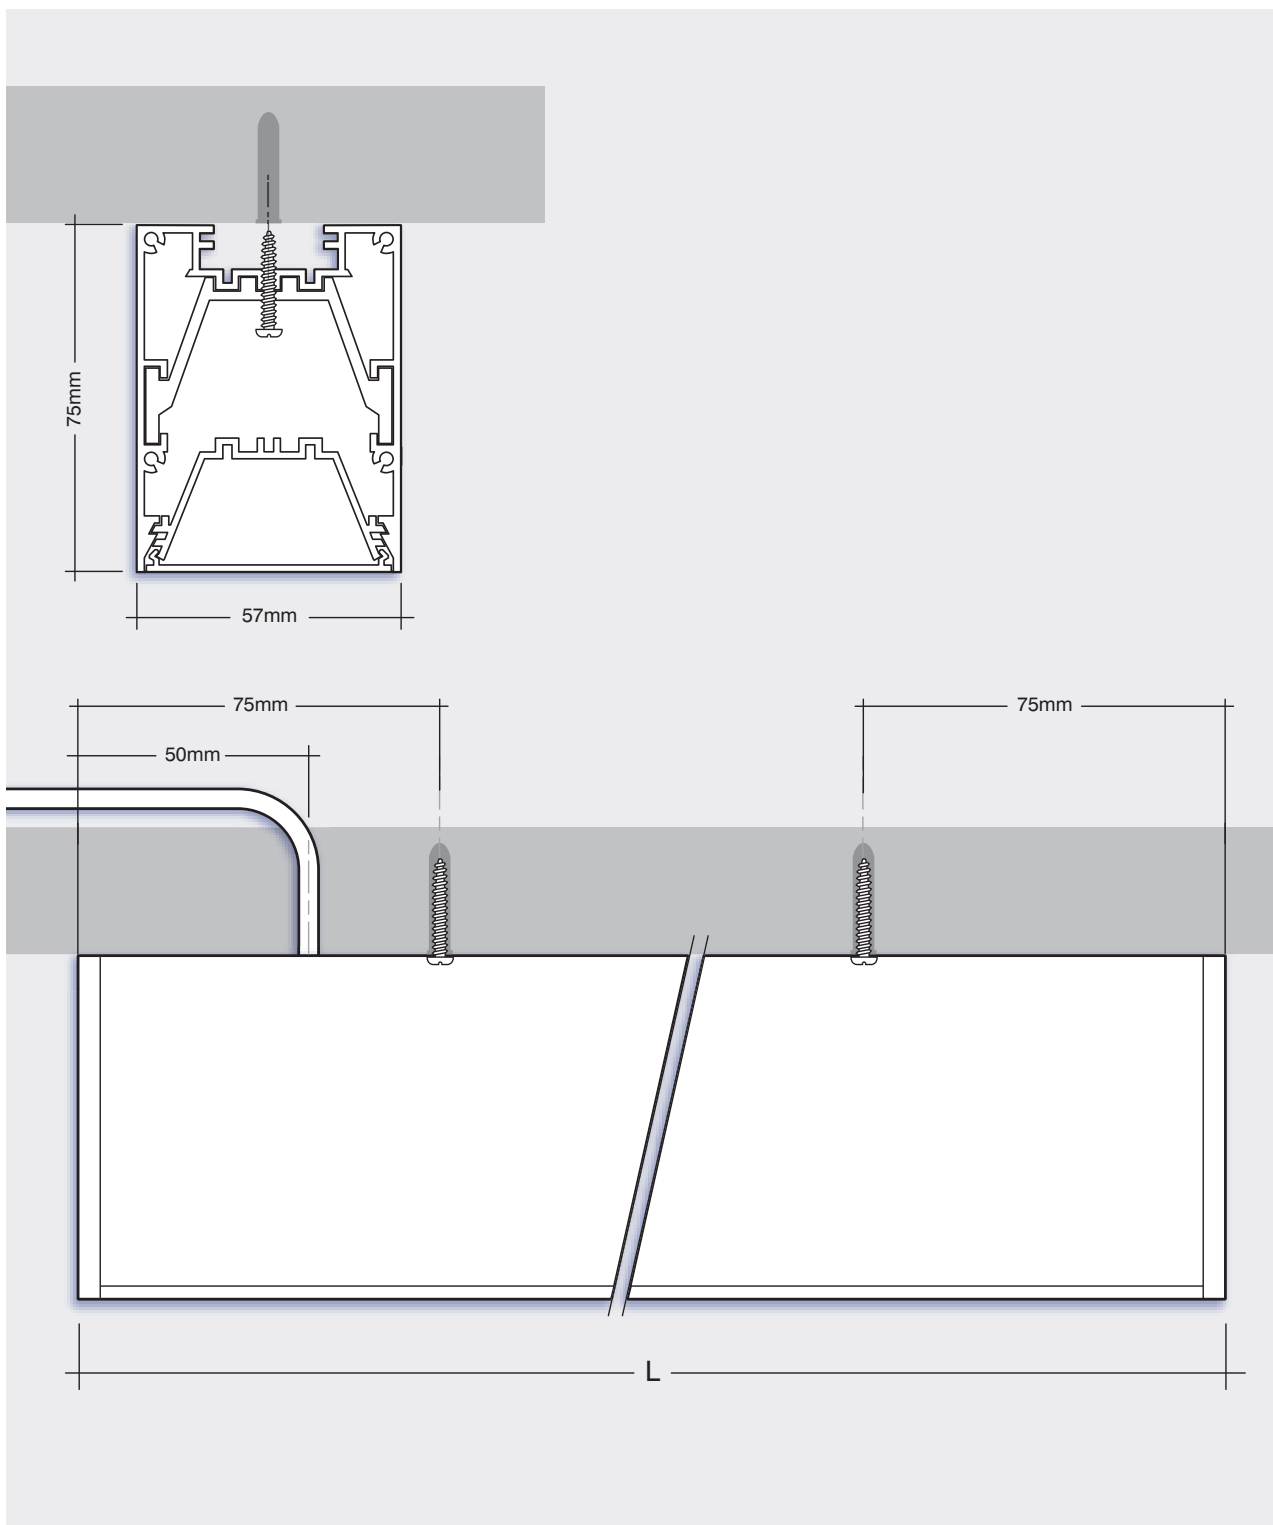

MILLIE
LINEAR LED LUMINAIRE

Installation instructions
SURFACE
MOUNTED

MIL/*05/****	L = 570mm
MIL/*08/****	L = 850mm
MIL/*11/****	L = 1130mm
MIL/*14/****	L = 1410mm
MIL/*16/****	L = 1690mm
MIL/*19/****	L = 1970mm
MIL/*22/****	L = 2250mm

Innovation.
Collaboration.
Illumination.

Surface Mounted

Fitting End Caps

Removing LED

Connecting multiple units

Connecting with coupler