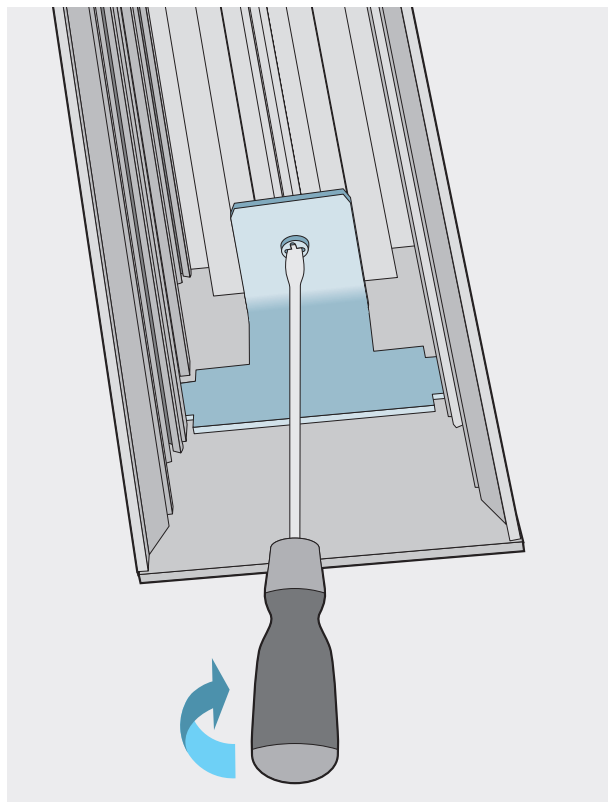

MILLIE
LINEAR LED LUMINAIRE

Installation instructions
SURFACE
MOUNTED

MIL/*05/****	L = 570mm
MIL/*08/****	L = 850mm
MIL/*11/****	L = 1130mm
MIL/*14/****	L = 1410mm
MIL/*16/****	L = 1690mm
MIL/*19/****	L = 1970mm
MIL/*22/****	L = 2250mm

Innovation.
Collaboration.
Illumination.

Surface Mounted

Fitting End Caps

Removing LED

Connecting multiple units

Connecting with coupler