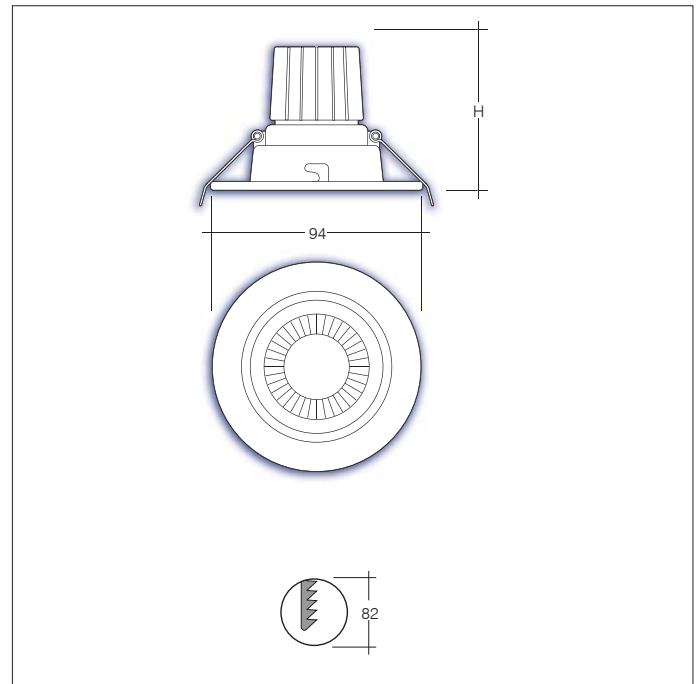

Lily 2

Downlighter

Innovation.
Collaboration.
Illumination.

Indoor Lighting

Key features

- IP20 suitable for internal environments
- Impact rating of IK04
- Efficacy of up to 91m/W
- Nominal life-time of > 50,000 h (L70/B50)
- Colour stability with 3 step MacAdam
- Very high colour rendering index CRI > 90
- Emergency BLF = 254 lm

Options

- For White bezel option suffix: /W
- For Chrome bezel option suffix: /CH
- For Satin Silver bezel option suffix: /SS
- For 24° suffix: /24D
- For 36° suffix: /36D
- For DALI dimmable option (DC only) suffix: /DIM
- For 3hr integral emergency: /EMR

* GU10 available as 36° only

i.e. LIL/2/DC13/3/SS/36D/DIM =

Lily adjustable downlight, 1170lm, 13w, 3000K, satin silver finish, 36°, DALI dimmable

Part No.	Watt	Lm	CRi	CCT	H (mm)
LIL/2/AC10/2	10	710	90	2700	80
LIL/2/AC10/3	10	760	90	3000	80
LIL/2/AC10/4	10	810	90	4000	80
LIL/2/DC10/2	10	770	90	2700	65
LIL/2/DC10/3	10	840	90	3000	65
LIL/2/DC10/4	10	890	90	4000	65
LIL/2/DC13/2	13	1140	90	2700	75
LIL/2/DC13/3	13	1170	90	3000	75
LIL/2/DC13/4	13	1270	90	4000	75
LIL/2/GU10*	5	355	80	2700	85

For more information, please contact Sales@ldl.lighting