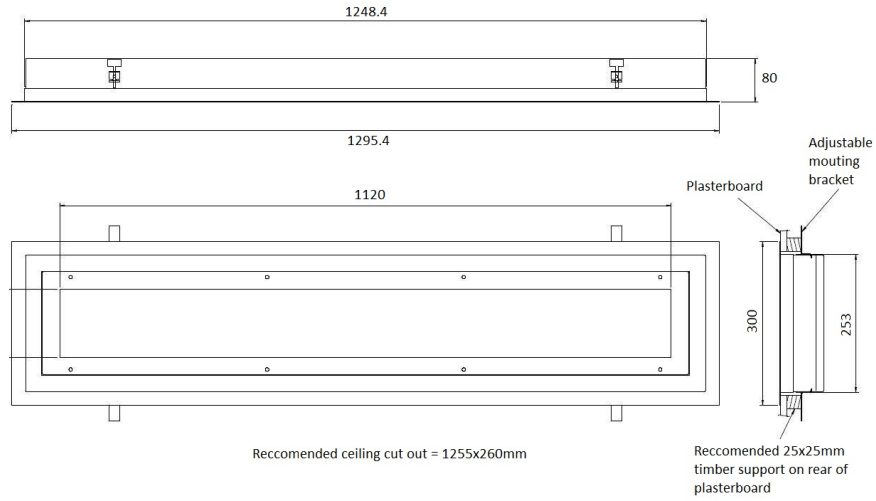

Indoor Lighting

Key Features

- IP65 suitable for indoor environments
- Impact rating of IK10
- Efficacy of up to 123lm/W
- Nominal life-time of 100,000 h (L80/B10)
- Colour stability with 3 step MacAdam
- High colour rendering index CRI > 80
- 5mm TP(a) diffuser
- 1.5mm steel powder coated

Part No.	Lm	Watt	Lm/W
GAR/12/3480/4	3480	21	165
GAR/12/5800/4	5800	35	165
GAR/12/8080/4	8080	51	158
GAR/15/4350/4	4350	25	174
GAR/15/7250/4	7250	44	164
GAR/15/10100/4	10100	63	160

For more information, please contact Sales@ldl.lighting