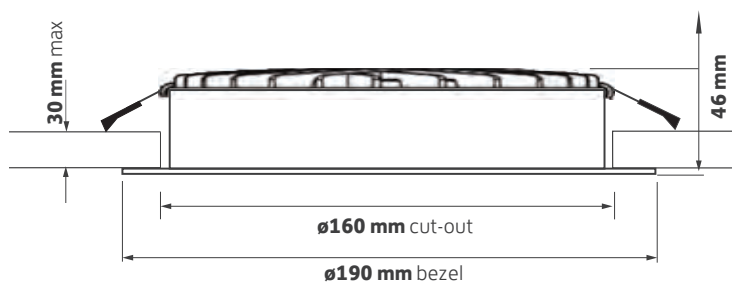

### Key features

- IP44
- Efficacy of up to 109lm/W
- Nominal life-time of > 50,000 h (L80/B10)
- Colour stability with 3 step MacAdam
- High colour rendering index CRI > 80