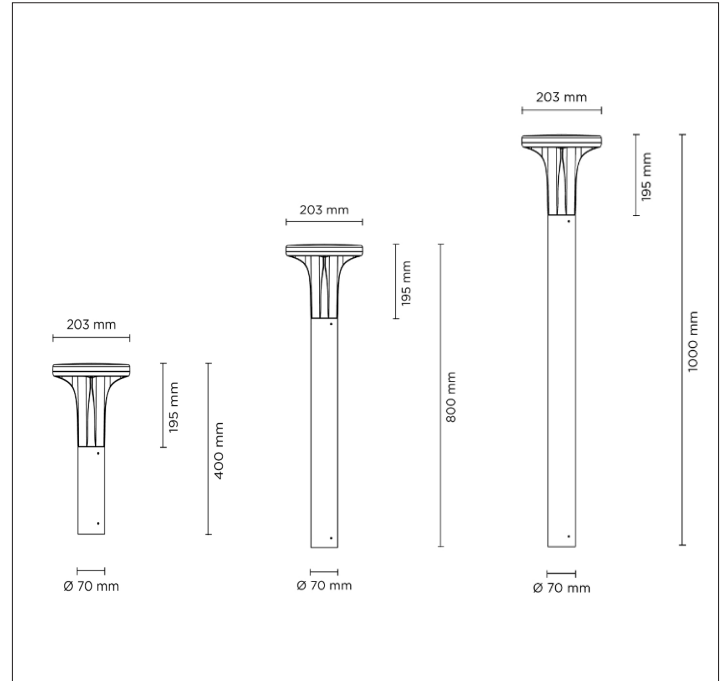

External Lighting

Key Features

- IP66 suitable for external environments
- Impact rating of IK09
- Beam angle : Symmetric, omni-directional
- Nominal life-time of 50,000 h (L90/B50)
- Colour stability with 3 step MacAdam

Options

- For black option suffix **/BLK**
- For grey option suffix **/GRY**
- For asymmetric optic suffix **/AS**

i.e. **OSI/M/1650/4/BLK** = Osiris, 1650lm, 4k, Black.

Accessories

- Root Attachment **ALD/ROOT**

Part No.	W	Lm	CCT	CRI	Weight
OSI/S/1650/4	20	1650	4000K	80	3.0kg
OSI/M/1650/4	20	1650	4000K	80	4.3kg
OSI/L/1650/4	20	1650	4000K	80	4.8kg

For more information, please contact Sales@ldl.lighting