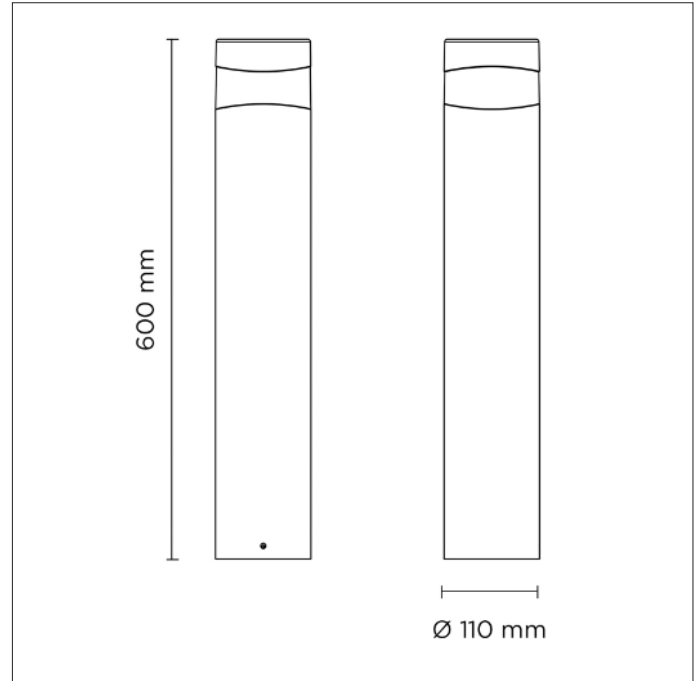

External Lighting

Key Features

- IP65 suitable for external environments
- Impact rating of IK10
- Beam angle : Symmetric, omnidirectional
- Nominal life-time of 50,000 h (L90/B50)
- Colour stability with 3 step MacAdam

Options

- For black option suffix **/BLK**
- For grey option suffix **/GRY**
- For asymmetric optic suffix **/AS**

i.e. **AMO/360/820/4/BLK** = Amon 360° LED Bollard, 820lm, 4k, Black.

Accessories

- Root Attachment **/BOU/ROOT**

Part No.	W	Lm	CCT	CRI	Weight
AMO/180°/410/4	6.5	410	4000k	80	4.0kg
AMO/360°/820/4	12	820	4000k	80	4.0kg

For more information, please contact Sales@ldl.lighting