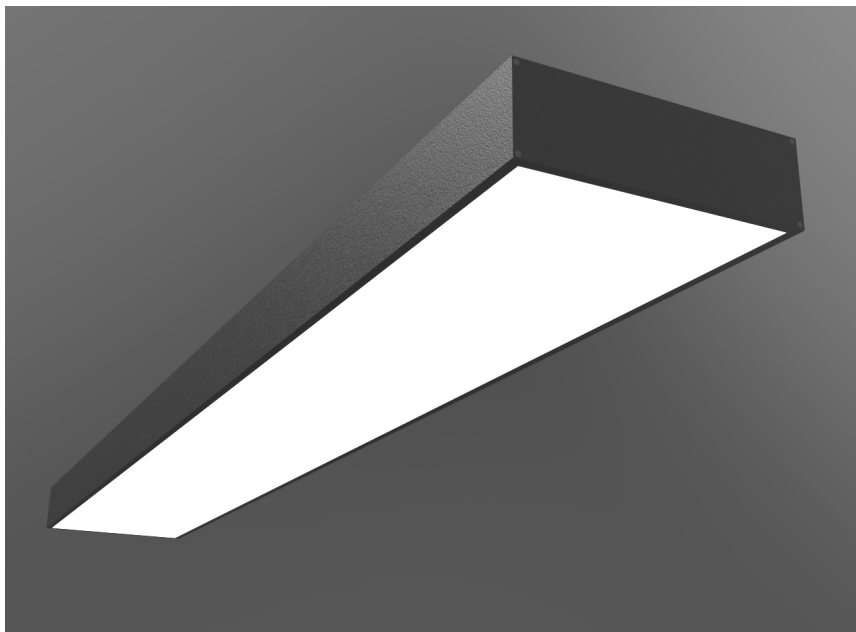

### Key Features

- IP40 suitable for indoor environments
- Impact rating of IK08
- Efficacy of up to 141lm/W
- Nominal life-time of > 100,000 h (L80/B10)
- Colour stability with 3 step MacAdam
- High colour rendering index CRI > 80
- Emergency BLF = 445 lm

i.e. **IM/11/3255/4/S/B/DIM/EMP** = Imogen  
1170mm, Surface Black Luminaire, 3255lm, 24w, 4000k,  
DALI Dimmable c/w DALI EM-PRO 3hr emergency