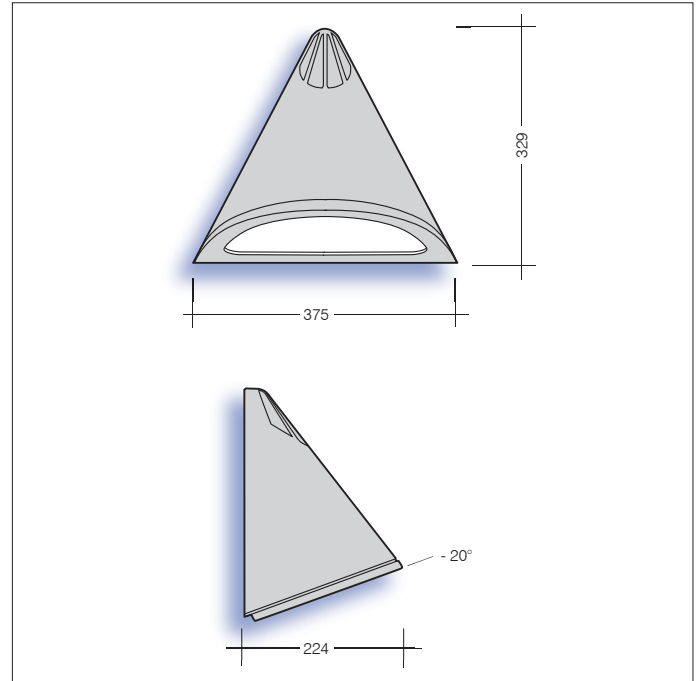

### Key features

- IP65 suitable for external environments
- Impact rating of IK07
- Nominal life-time of 100,000 h (L70/B20)
- Emergency BLF = 155lm
- Weight = 3.7kg