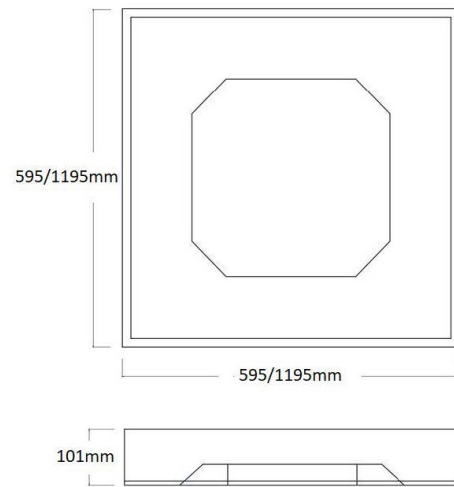

Indoor Lighting

Key features

- IP44 as standard
- TP(a) rated
- Impact rating of IK05
- Efficacy of up to 120lm/W
- Nominal life-time of 81,000 h (L80/B10)
- High colour rendering index CRI > 80
- LG7 compliant
- UGR < 19

i.e.: Rex , 27w, 3220lumens, 4000K, DALI dimmable c/w self-test emergency = **REX/3220/4/TPA/DIM/ST**

Part No.	W	Lm	Lm/W
REX/2100/4/TPA	17	2100	119
REX/3220/4/TPA	27	3220	119
REX/4193/4/TPA	36	4193	115