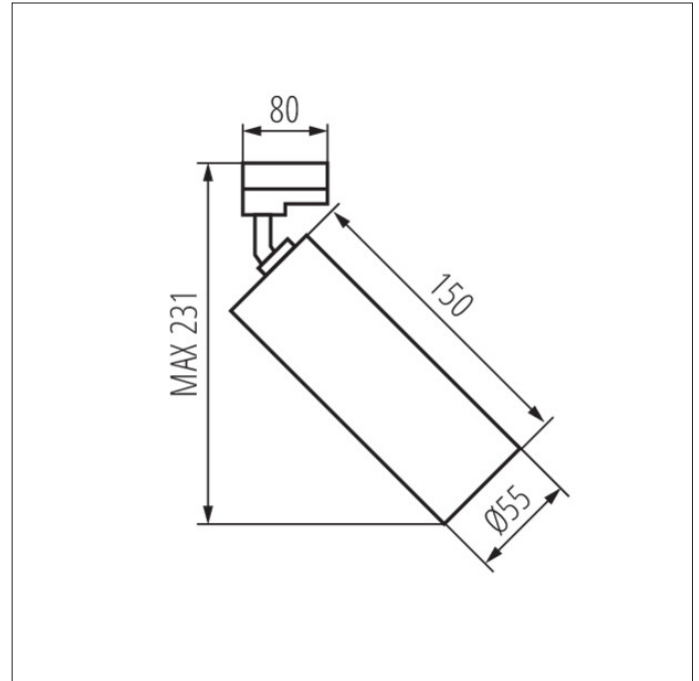

Indoor Lighting

Key features

- IP20 suitable for internal environments
- Efficacy of up to 94lm/W
- Nominal life-time of 90,000 h (L80/B10)

Options

- For 36° reflector suffix: /36D
- For black finish suffix: /BLK
- For white finish suffix: /WHI

i.e.: Zoe Trackspot, 5.8W, 510lm, 3000K, black finish
= **ZOE/510/3/BLK**

Part No.	Lm	W	Lm/W	Weight	CCT
ZOE/510/3	510	5.8	88	0.28kg	3000K
ZOE/550/4	550	5.8	94	0.28kg	4000K

For more information, please contact Sales@ldl.lighting