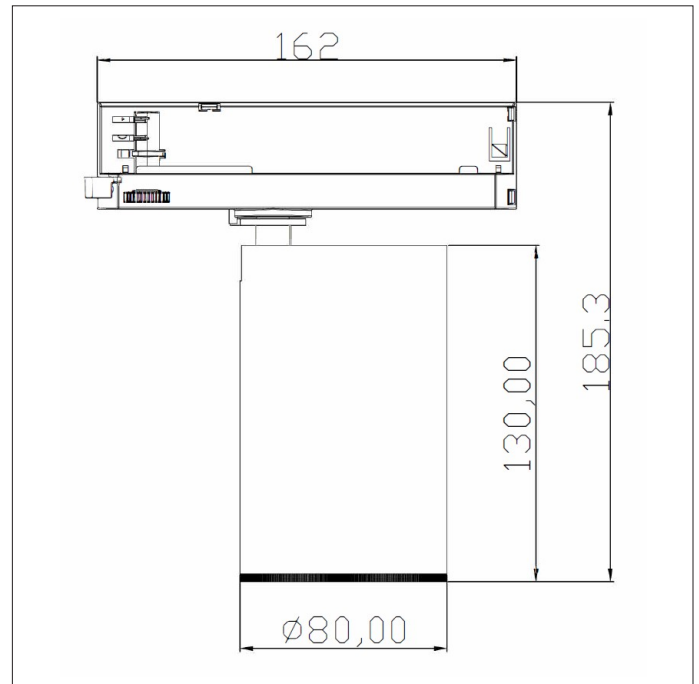

Leila M

Spotlight

Innovation.
Collaboration.
Illumination.

Indoor Lighting

Key features

- Track mounted spotlight
- IP20 suitable for internal environments
- Impact rating of IK02
- Efficacy of up to 133lm/W
- Nominal life-time of 100,000 h (L80/B10)
- Colour stability with 3 step MacAdam
- Surface mounting also available via ceiling rose

Options

- For 15° reflector suffix: /15D
- For 24° reflector suffix: /24D
- For 36° reflector suffix: /36D
- For 60° reflector suffix: /60D
- For black finish suffix: /BLK
- For white finish suffix: /WHI
- For DALI dimmable suffix: /DIM
- For Casambi enabled suffix: /CAS
- For Surface mounted: /SURF

i.e.: Leila Medium Trackspot, 10W, 1401lm, 4000K, 60° reflector, black finish, Casambi enabled =
LEI/M/1401/4/60D/BLK/CAS

CRI 80 as standard, CRI 90 available on request.

Part No. (3000K)	Lm	W	Lm/W
LEI/M/1273/15D/3	1273	10	120
LEI/M/2060/15D/3	2060	18	112
LEI/M/2698/15D/3	2698	26	103
LEI/M/1330/60D/3	1330	10	125
LEI/M/2149/60D/3	2149	18	117
LEI/M/2802/60D/3	2802	26	107
Part No. (4000K)	Lm	W	Lm/W
LEI/M/1340/15D/4	1340	10	127
LEI/M/2169/15D/4	2169	18	119
LEI/M/2840/15D/4	2840	26	109
LEI/M/1401/60D/4	1401	10	133
LEI/M/2263/60D/4	2263	18	124
LEI/M/2950/60D/4	2950	26	113