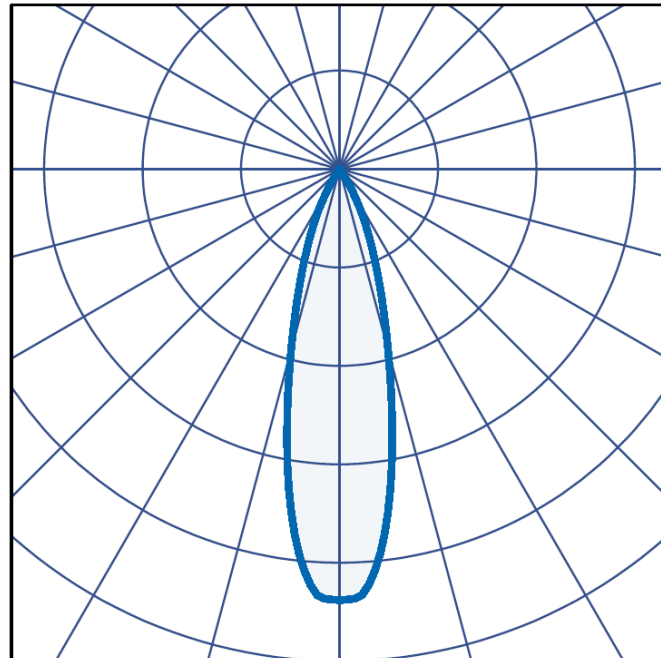

For more information, please contact Sales@ldl.lighting

Leila M

Spotlight

Innovation.
Collaboration.
Illumination.

Indoor Lighting

15° Optic:

24° Optic:

36° Optic:

60° Optic: