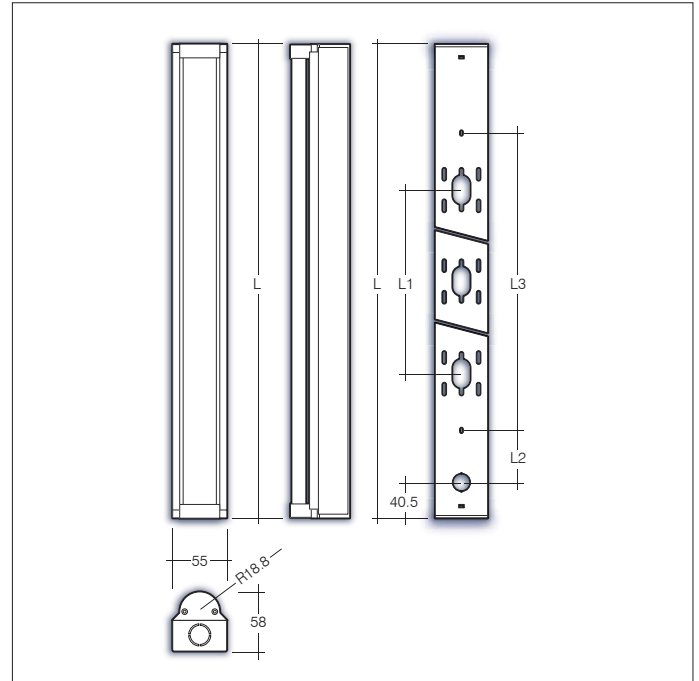

Indoor Lighting

Key Features

- IP40 suitable for indoor environments
- Impact rating of IK06
- Efficacy of up to 132lm/W
- Nominal life-time of > 72,000 h (L80/B10)
- Colour stability with 3 step MacAdam
- High colour rendering index CRI > 80
- Emergency BLF = 315 lm

Options

- 4000K as standard for 3000K suffix /3
- For DALI dimmable suffix /DIM
- For 3hr self-contained emergency suffix /EMR
- For 3hr self-test emergency suffix /ST
- For 3hr self-contained DALI emergency suffix /EMP

i.e. **BAN/5/3650/84/DIM/EMR =**

Banda 5ft batten, 3650 lumens, 4000K, Dali dimmable c/w 3hr self-contained emergency

Part No.	W	Lm	Lm/W	CCT	Weight
BAN/4/2300/84	19	2300	121	4000	1kg
BAN/4/2700/84	24	2709	113	4000	2kg
BAN/4/3120/84	28	3119	112	4000	2kg
BAN/5/3100/84	23	3107	132	4000	1.5kg
BAN/5/4160/84	33	4159	125	4000	1.5kg
BAN/5/5680/84	50	5677	113	4000	1.5kg

For more information, please contact Sales@ldl.lighting

Fixings (mm)	L	L1	L2	L3
1200mm	1200	610	800	159.5
1500mm	1500	610	840	289.5