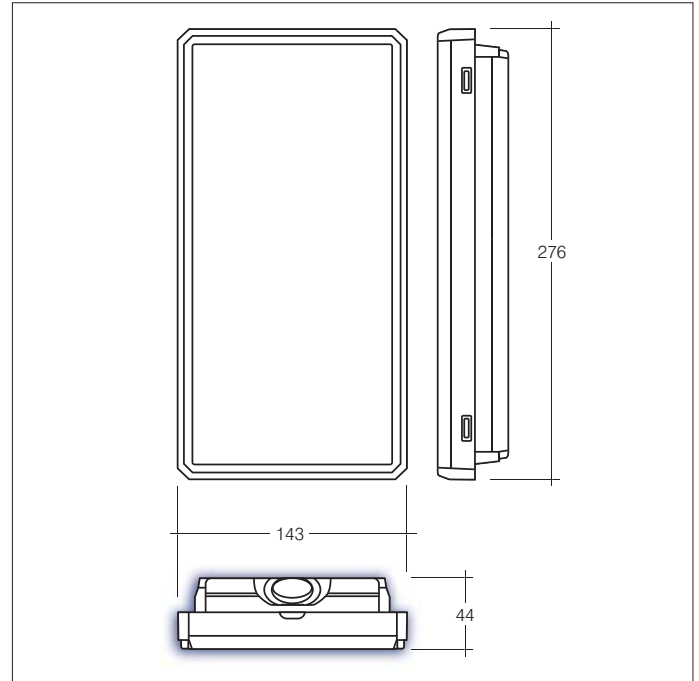

### Key features

- IP65 suitable for external/wet environments
- Impact rating of IK03
- Surface Mount (Wall or Ceiling)
- Optional Recessed (Wall or Ceiling)
- Optional Pendant (Ceiling)
- DDP (Deep discharge protection)
- Extra long life LiFePO4 cells with 4 year warranty