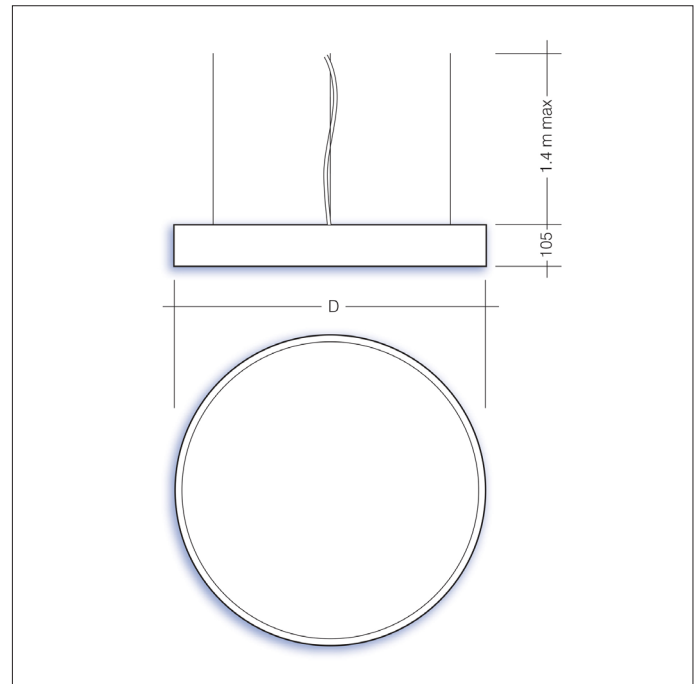

Indoor Lighting

Options

- For Dali dimmable suffix **/DIM**

Key Features

- IP20 suitable for internal environments
- Impact rating of IK04
- Efficacy of up to 115lm/W
- Nominal life-time of 72,000 h (L80/B10)
- Colour stability with 3 step MacAdam
- High colour rendering index CRI > 90

Part No.	Lm	W	Lm/W	D(mm)
HUGO/6/4800/84	4777	54	88	ø600
HUGO/12/15700/84	15703	137	115	ø1200

For more information, please contact Sales@ldl.lighting