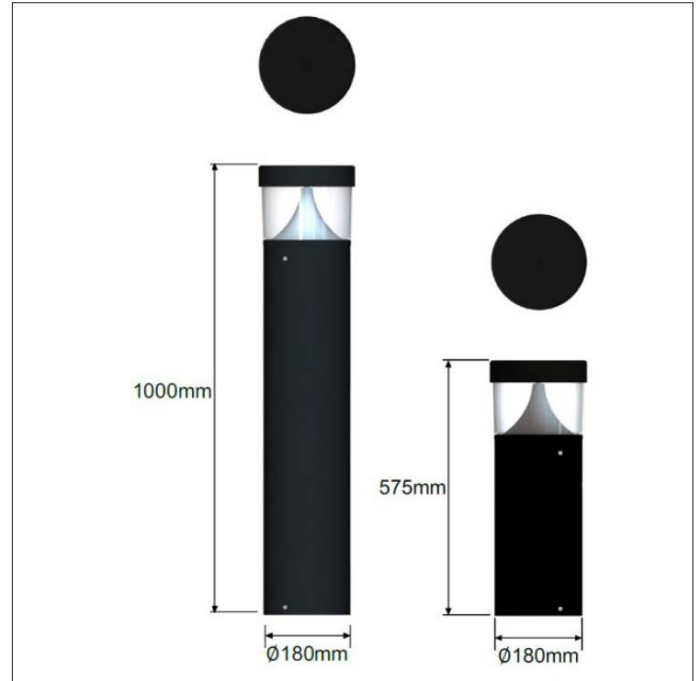

### External Lighting

### Key Features

- IP65 suitable for external environments
- Impact rating of IK10
- Nominal life-time of 100,000 h (L80/B50)
- 180° Optic

### Options

- For black option suffix **/BLK**
- For grey option suffix **/GRY**

i.e. **SHE/10/1122/4/BLK** = Shelby, 1000mm, 1122lm, 4000k, Black.

### Accessories

- Root Attachment **/SHE/ROOT**

Part No.	W	Lm	CCT	Height	Weight
SHE/5/949/3	10	949	3000K	575mm	6.4kg
SHE/10/949/3	10	949	3000K	1000mm	7.2kg
SHE/5/1122/4	10	1122	4000K	575mm	6.4kg
SHE/10/1122/4	10	1122	4000K	1000mm	7.2kg