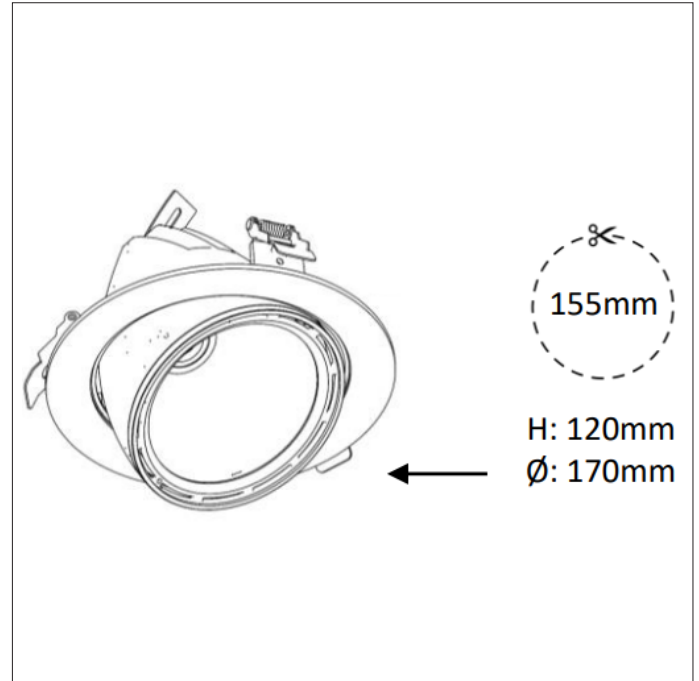

Felix

Scoop Spotlight

Innovation.
Collaboration.
Illumination.

Indoor Lighting

Key Features

- IP20 suitable for internal environments
- Impact rating of IK04
- Efficacy of up to 180lm/W
- Nominal life-time of 100,000 h (L90/B10)
- Colour stability with 3 step MacAdam
- High colour rendering CRI > 80
- Emergency BLF = 314 lm

Options

- For DALI dimmable suffix: /DIM
- For switch dimmable suffix: /SDIM
- For Casambi enabled suffix: /CAS
- For 3 hr emergency suffix: /EMR
- For 45degree suffix: /45
- For 24degree suffix: /24

i.e.: Felix spotlight, 16W, 2871lm, 4000K, DALI dimmable = **FEL/2871/4/DIM**

CRI 80 as standard, CRI 90 available on request.
White finish as standard, other finishes available on request.

Part No.	Lm	W	Lm/W	Weight	CCT
FEL/1984/3	1984	11	175	0.76kg	3000K
FEL/2042/4	2042	11	180	0.76kg	4000K
FEL/2789/3	2789	16	169	0.76kg	3000K
FEL/2871/4	2871	16	174	0.76kg	4000K
FEL/3827/3	3827	23	162	0.76kg	3000K
FEL/3939/4	3939	23	167	0.76kg	4000K