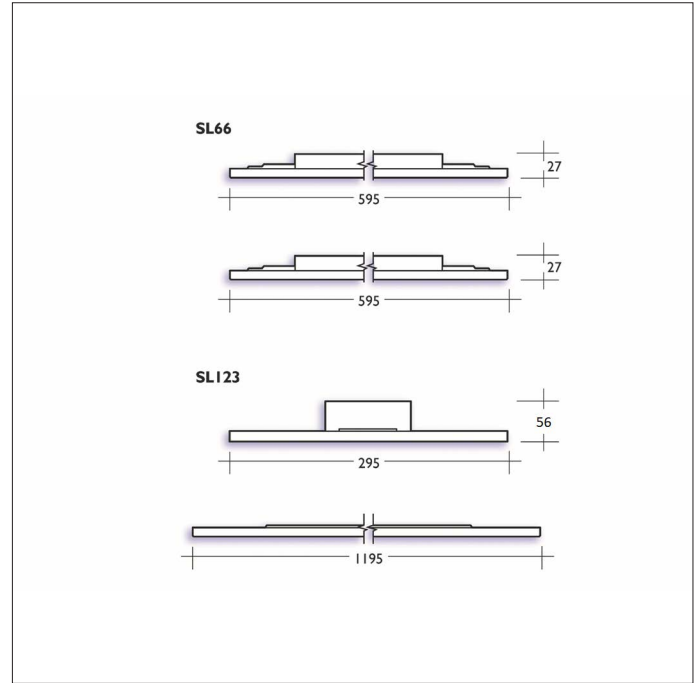

Slot

Recessed Modular

Innovation.
Collaboration.
Illumination.

Indoor Lighting

Key features

- IP40 suitable for internal environments
- Impact rating of IK04
- Efficacy of up to 126lm/W
- Nominal life-time of 72,000 h (L80/B10)
- High colour rendering index CRI > 80
- Colour stability with 3 step MacAdam
- Emergency BLF = 342lm

Options

- For surface option suffix (recessed is standard) /SF
- For dimmable suffix /DIM
- For 3hr emergency suffix /EMR
- For 3hr self-test emergency suffix /ST
- For 3hr DALI emergency suffix /EMP

i.e. **SL123/4738/4/DIM/EMP** =
Slot 1200x300, 4738 lumen, 4000k, dimmable c/w 3hr
Dali emergency

Part No.	W	Lm	Weight	lm/W
SL66/2896/4	24	2896	3.9kg	120
SL66/3485/4	29	3485	3.9kg	120
SL66/4068/4	34	4068	3.9kg	119
SL66/4590/4	39	4590	3.9kg	117
SL66/5134/4	44	5134	3.9kg	115
SL123/3563/3	28	3563	4.1kg	126
SL123/4738/4	38	4738	4.1kg	124
SL123/5829/3	48	5829	4.1kg	121
SL123/6946/4	58	6946	4.1kg	119