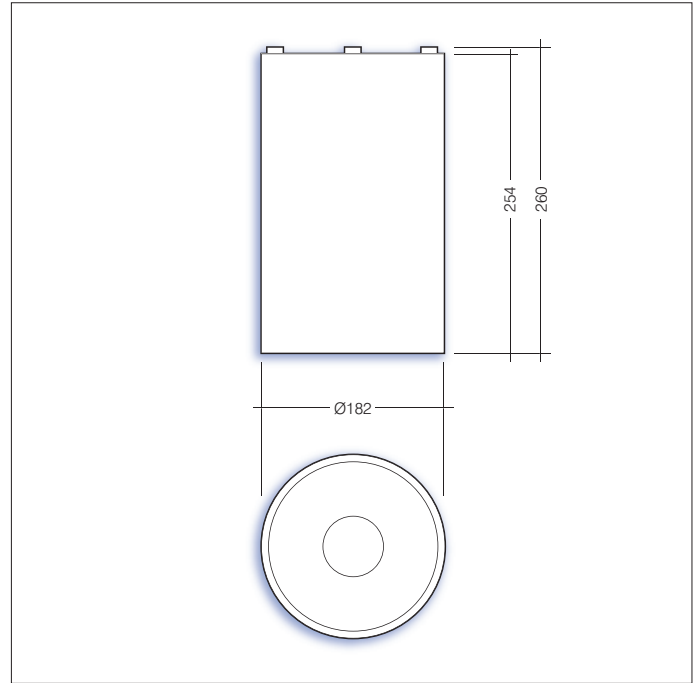

Indoor Lighting

Key features

- IP20 suitable for internal environments
- Impact rating of IK05
- Efficacy of up to 109lm/W
- Nominal life-time of 50,000 h (L80/B10)
- Colour stability with 3 step MacAdam
- Emergency BLF = 275
- Manufactured using Tridonic components
- Weight = 1.5 kg

Part No.	Beam angle	W	Lm	lm/W	CCT
DOM/N/1090/4	60°	12	1092	95	4000k
DOM/N/1580/4	60°	17	1576	93	4000k
DOM/N/2020/4	60°	22	2024	92	4000k
DOM/W/1260/4	90°	12	1258	109	4000k
DOM/W/1740/4	90°	17	1741	103	4000k
DOM/W/2200/4	90°	22	2196	99	4000k

suffix
i.e. **DOM/W/2200/4/DIM/EMR**

= Dominique suspended downlighter, wide 90° reflector, 2196 lumens, 4000K, DALI dimmable c/w 3hr self-contained emergency

Accessories

- For 2m suspension kit DOM/WIRE
- For 5m suspension kit DOM/WIRE/5