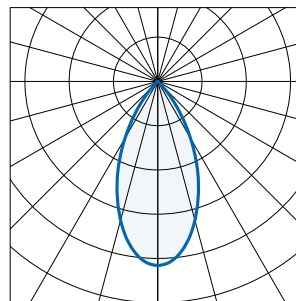

Indoor Lighting

Key features

- IP20 suitable for internal environments
- Impact rating of IK05
- Efficacy of up to 109lm/W
- Nominal life-time of 50,000 h (L80/B10)
- Colour stability with 3 step MacAdam
- Emergency BLF = 275
- Manufactured using Tridonic components
- Weight = 1.5 kg

Part No.	Beam angle	W	Lm	lm/W	CCT
DOM/N/1090/4	60°	12	1092	95	4000k
DOM/N/1580/4	60°	17	1576	93	4000k
DOM/N/2020/4	60°	22	2024	92	4000k
DOM/W/1260/4	90°	12	1258	109	4000k
DOM/W/1740/4	90°	17	1741	103	4000k
DOM/W/2200/4	90°	22	2196	99	4000k

For more information, please contact Sales@ldl.lighting

Narrow 60°

Wide 90°

Options

- For 3000k suffix /3
- For DALI dimmable suffix /DIM
- For switch dimmable suffix /MDIM
- For Casambi enabled suffix /CAS
- For 3hr self-contained emergency suffix /EMR
- For 3hr self-test emergency suffix /ST
- For 3hr self-contained DALI emergency suffix /EMP

suffix
i.e. **DOM/W/2200/4/DIM/EMR**

= Dominique suspended downlighter, wide 90° reflector, 2196 lumens, 4000K, DALI dimmable c/w 3hr self-contained emergency

Accessories

- For 2m suspension kit DOM/WIRE
- For 5m suspension kit DOM/WIRE/5