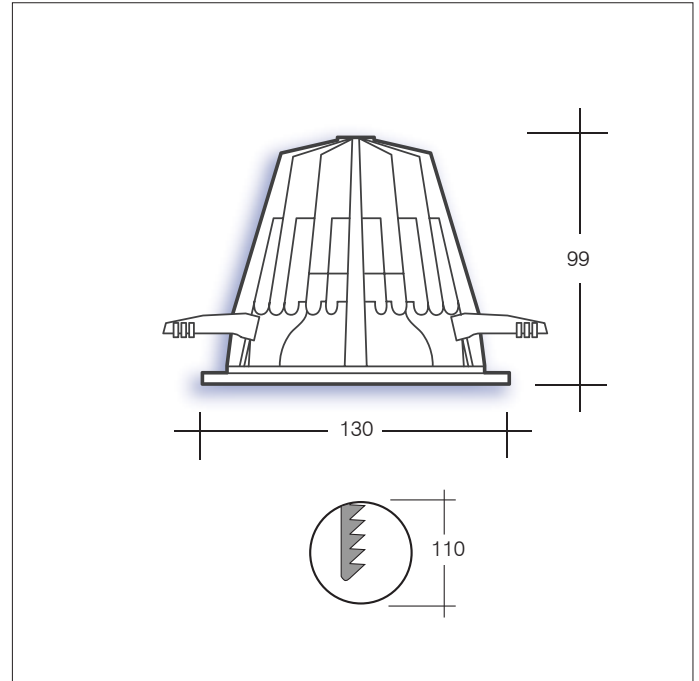

### Key features

- IP20/IP54/IP65
- Impact rating of IK05
- Efficacy of up to 132lm/W
- Nominal life-time of >55,000 h (L80/B10)
- Colour stability with 3 step MacAdam
- High colour rendering index CRI > 80
- Emergency BLF = 314 lm