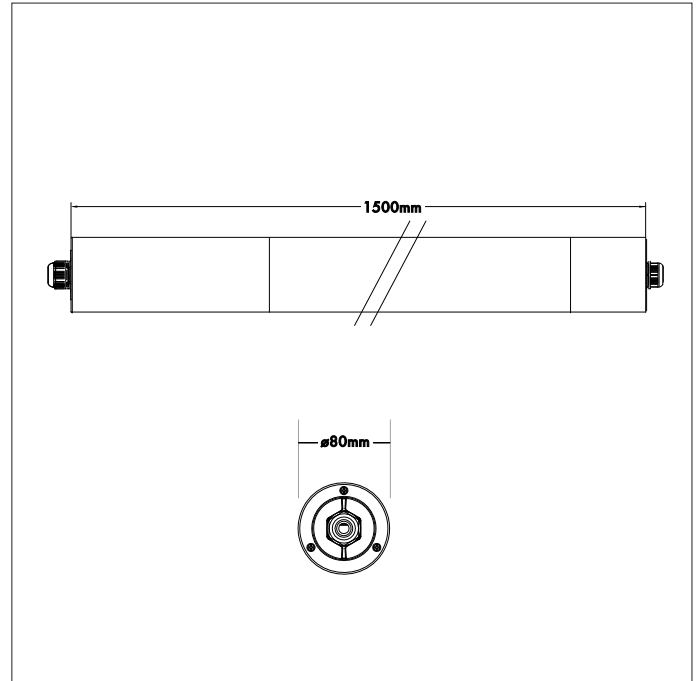

### Key Features

- IP69K suitable for harsh industrial environments
- Impact rating of IK10
- Efficacy of up to 154lm/W
- Nominal life-time of >72,000 h (L80/B10)
- Colour stability with 3 step MacAdam
- Through wired with cable entry both ends
- Fully adjustable fixing brackets
- Surface mounted or suspended

CRI 80 as standard, CRI 90 available on request.

Part No.	Lm	W	Lm/W	Weight	CCT
KEE/5/5000/4	5228	34	154	2.3kg	4000K
KEE/5/7000/4	7047	46	153	2.3kg	4000K
KEE/5/10000/4	10023	71	141	2.3kg	4000K
KEE/5/12000/4	11978	86	139	2.6kg	4000K