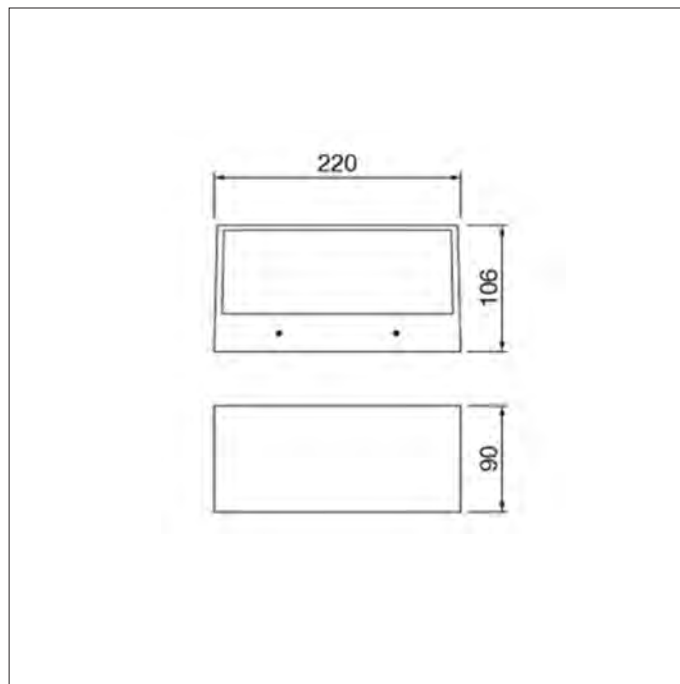

Outdoor Lighting