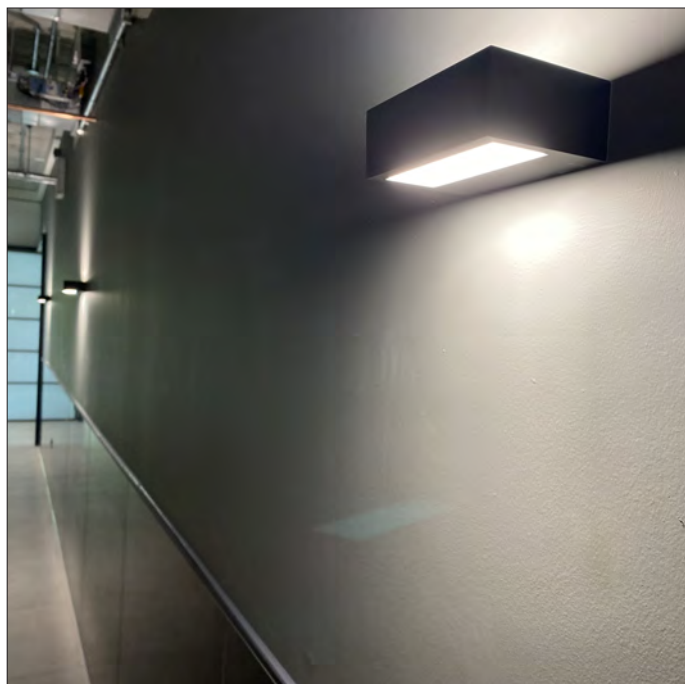

Outdoor Lighting