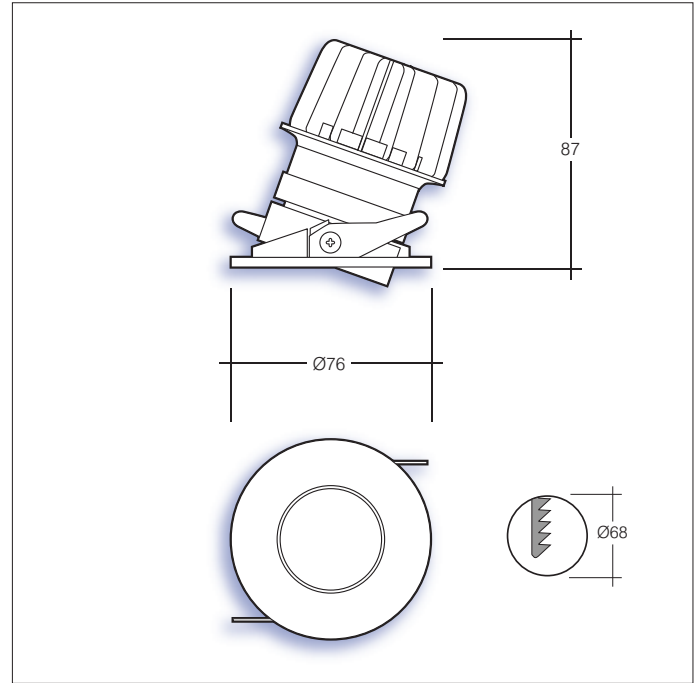

Indoor Lighting

Key features

- IP20/IP44
- Impact rating of IK02
- Efficacy of up to 94lm/W
- Nominal life-time of 90,000 h (L80/B10)
- Colour stability with 3 step MacAdam
- High colour rendering index CRI > 80
- UGR < 19 with baffle fitted
- Emergency BLF = 235 lm

i.e.: Darcey 800lm, 9W, 4000K, DALI dimmable, 3hr emergency =

DAR/800/4/DIM/EMR

CRI 80 as standard, CRI 90 available on request.

White finish as standard , other finishes available on request.

Part No.	Lm	W	Lm/W	Weight	CCT
DAR/740/3	739	9	86	0.3kg	3000K
DAR/800/4	800	9	94	0.3kg	4000K
DAR/980/3	976	13	76	0.3kg	3000K
DAR/1150/4	1147	13	91	0.3kg	4000K
DAR/1260/3	1263	17	74	0.3kg	3000K
DAR/1480/4	1480	17	88	0.3kg	4000K