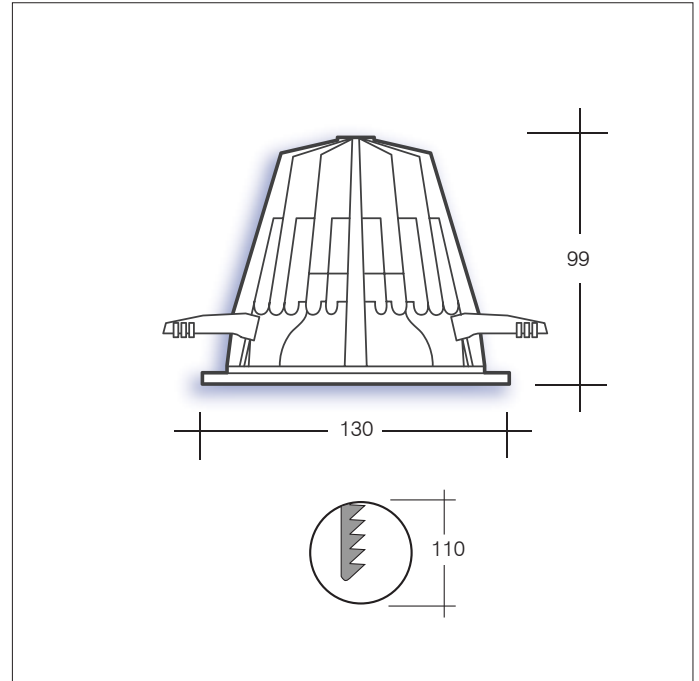

### Key features

- IP20/IP54/IP65
- Impact rating of IK05
- Efficacy of up to 132lm/W
- Nominal life-time of 90,000 h (L80/B10)
- Colour stability with 3 step MacAdam
- High colour rendering index CRI > 80
- Emergency BLF = 314 lm