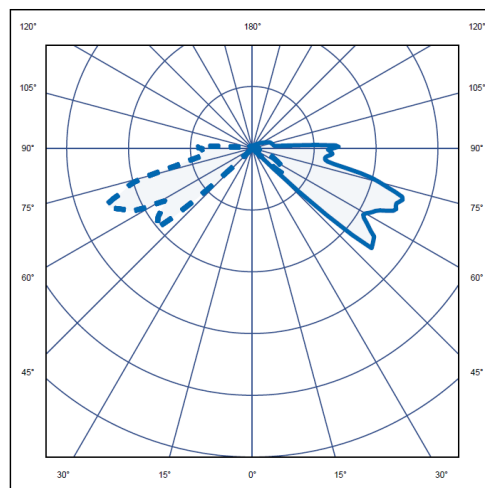

Options

- For black option suffix **/BLK**
- For grey option suffix **/GRY**
- For asymmetric optic suffix **/AS**

i.e. **RA/180/1150/4/BLK=**
Ra, 180°, 1150lm, 4k, Black.

Accessories

- Root Attachment **/TRON/ROOT**

Part No.	W	Lm	CCT	CRI	Weight
RA/180/1150/4	26	1150	4000k	80	4.0kg
RA/360/2100/4	26	2100	4000k	80	4.0kg

For more information, please contact Sales@ldl.lighting

180°

360°