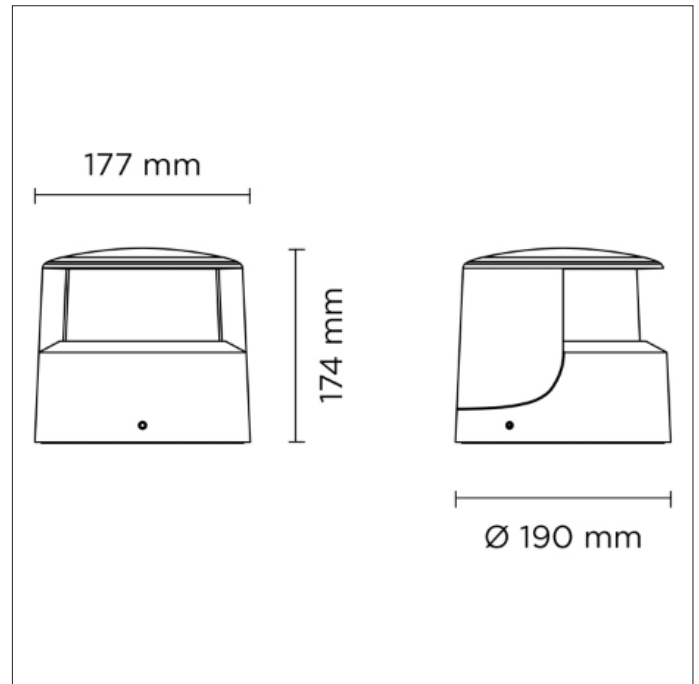

External Lighting

Key Features

- IP66 suitable for external environments
- Impact rating of IK10
- Beam angle : Symmetric, omni-directional
- Nominal life-time of 50,000 h (L90/B50)
- Colour stability with 3 step MacAdam

Options

- For black option suffix **/BLK**
- For grey option suffix **/GRY**
- For asymmetric optic suffix **/AS**

i.e. **RA/180/1150/4/BLK=**
Ra, 180°, 1150lm, 4k, Black.

Accessories

- Root Attachment **/TRON/ROOT**

Part No.	W	Lm	CCT	CRI	Weight
RA/180/1150/4	26	1150	4000k	80	4.0kg
RA/360/2100/4	26	2100	4000k	80	4.0kg

For more information, please contact Sales@ldl.lighting

180°

360°