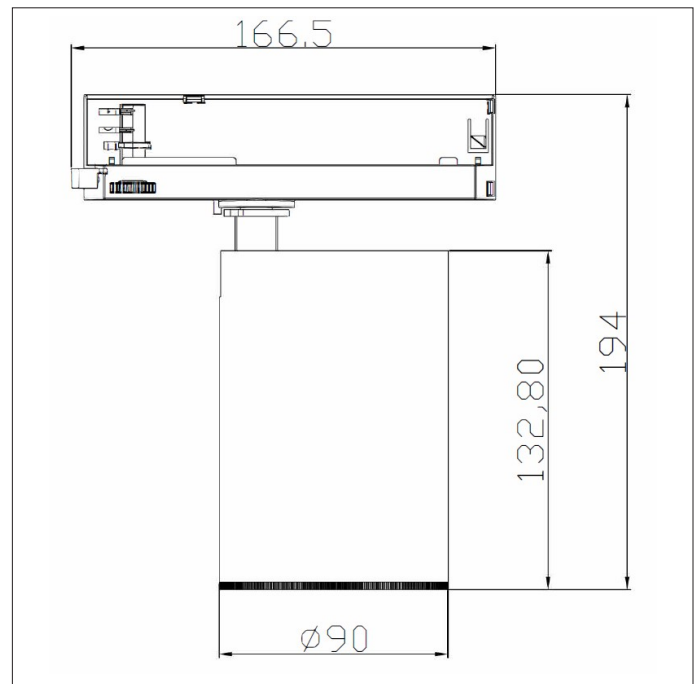

Indoor Lighting

Key features

- Track mounted spotlight
- IP20 suitable for internal environments
- Impact rating of IK02
- Efficacy of up to 123lm/W
- Nominal life-time of 100,000 h (L80/B10)
- Colour stability with 3 step MacAdam
- Surface mounting also available via ceiling rose

Options

- For 15° reflector suffix: /15D
- For 24° reflector suffix: /24D
- For 36° reflector suffix: /36D
- For 60° reflector suffix: /60D
- For black finish suffix: /BLK
- For white finish suffix: /WHI
- For DALI dimmable suffix: /DIM
- For Casambi enabled suffix: /CAS
- For Surface mounted: /SURF

i.e.: Leila Large Trackspot, 18W, 2268lm, 4000K, 36° reflector, black finish, Casambi enabled =

LEI/L/2268/4/36D/BLK/CAS

CRI 80 as standard, CRI 90 available on request.

For more information, please contact Sales@ldl.lighting

Part No. (3000K)	Lm	W	Lm/W
LEI/L/2089/15D/3	2089	18	116
LEI/L/3793/15D/3	3793	40	94
LEI/L/2133/24D/3	2133	18	118
LEI/L/3874/24D/3	3874	40	96
LEI/L/2177/36D/3	2177	18	120
LEI/L/3956/36D/3	3956	40	98
LEI/L/2121/60D/3	2121	18	117
LEI/L/3853/60D/3	3853	40	96
Part No. (4000K)	Lm	W	Lm/W
LEI/L/2176/15D/4	2176	18	118
LEI/L/3952/15D/4	3952	40	97
LEI/L/2222/24D/4	2222	18	121
LEI/L/4036/24D/4	4036	40	99
LEI/L/2268/36D/4	2268	18	123
LEI/L/4121/36D/4	4121	40	101
LEI/L/2210/60D/4	2210	18	120
LEI/L/4014/60D/4	4014	40	99