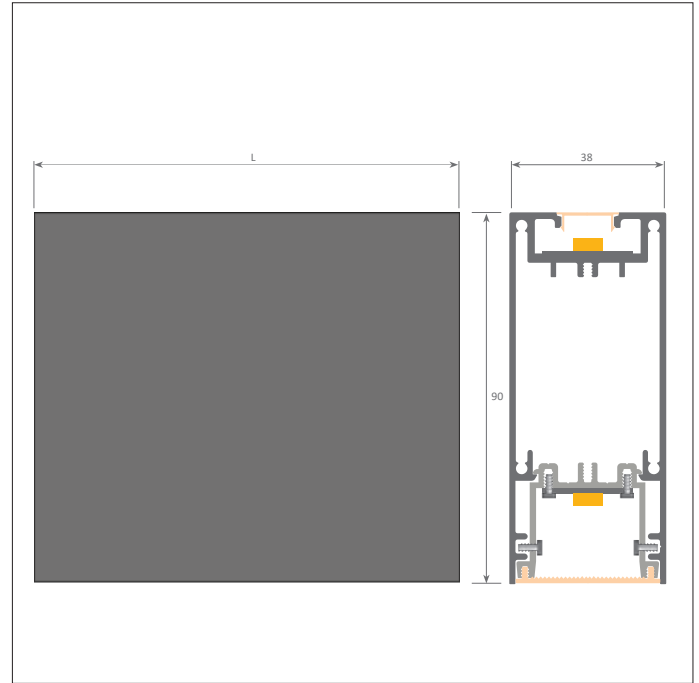

Indoor Lighting

Key Features

- IP20
- Impact rating of IK06
- Efficacy of up to 99lm/W
- Nominal life-time of >100,000 h (L80/B10)
- Colour stability with 3 step MacAdam
- High colour rendering index CRI > 80
- Emergency BLF = 262 lm

i.e. **AN/S/11/2768/4/GRY/EMR =**
Anna LED, surface, 1130mm, 2768lm, 29W, 4000K, grey finish
c/w 3hr emergency.

4000K as standard, 3000K supplied on request.
CRI > 80 as standard, CRI > 90 supplied on request.

Part No.	Lm	W	Lm/W	L (mm)
AN/11/919/4	919	9	98	1130
AN/11/1742/4	1742	19	91	1130
AN/11/2768/4	2768	29	95	1130
AN/14/1138/4	1138	11	98	1410
AN/14/2244/4	2244	23	94	1410
AN/14/3427/4	3427	36	94	1410
AN/16/1379/4	1379	14	99	1690
AN/16/2719/4	2719	28	95	1690
AN/16/4151/4	4151	43	95	1690