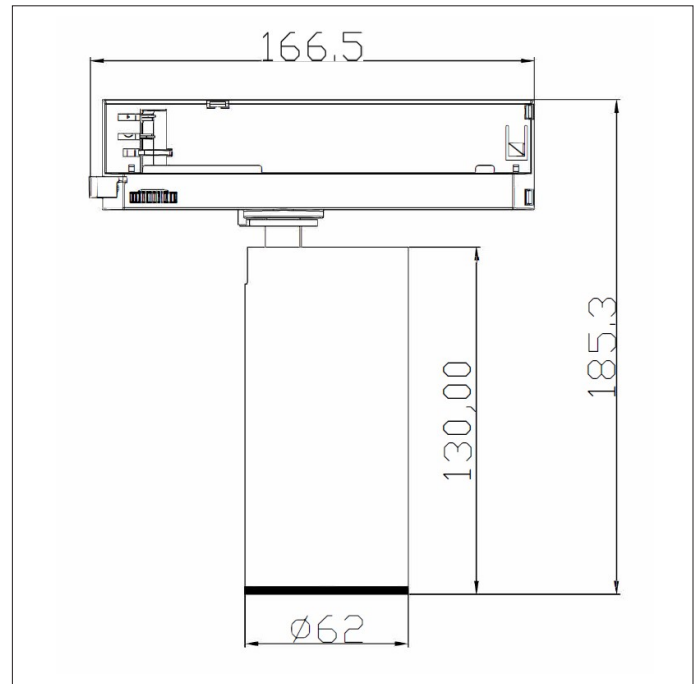

Leila S

Spotlight

Innovation.
Collaboration.
Illumination.

Indoor Lighting

Key features

- Track mounted spotlight
- IP20 suitable for internal environments
- Impact rating of IK02
- Efficacy of up to 111lm/W
- Nominal life-time of 90,000 h (L80/B10)
- Colour stability with 3 step MacAdam
- Surface mounting also available via ceiling rose

Options

- For 15° reflector suffix: /15D
- For 30° reflector suffix: /30D
- For 45° reflector suffix: /45D
- For 60° reflector suffix: /60D
- For black finish suffix: /BLK
- For white finish suffix: /WHI
- For DALI dimmable suffix: /DIM
- For Casambi enabled suffix: /CAS
- For Surface mounted: /SURF

i.e.: Leila Small Trackspot, 11W, 1280lm, 4000K, 45° reflector, black finish, Casambi enabled = **LEI/S/1280/4/45D/BLK/CAS**

CRI 80 as standard, CRI 90 available on request.

For more information, please contact Sales@ldl.lighting

Part No. (3000K)	Lm	W	Lm/W
LEI/S/1196/15D/3	1196	11	103
LEI/S/1786/15D/3	1786	20	89
LEI/S/1212/30D/3	1212	11	105
LEI/S/1811/30D/3	1811	20	90
LEI/S/1228/45D/3	1228	11	106
LEI/S/1836/45D/3	1836	20	91
LEI/S/1208/60D/3	1208	11	105
LEI/S/1806/60D/3	1806	20	90
Part No. (4000K)	Lm	W	Lm/W
LEI/S/1246/15D/4	1246	11	108
LEI/S/1861/15D/4	1861	20	93
LEI/S/1263/30D/4	1263	11	110
LEI/S/1887/30D/4	1887	20	90
LEI/S/1280/45D/4	1280	11	111
LEI/S/1913/45D/4	1913	20	95
LEI/S/1259/60D/4	1259	11	105
LEI/S/1882/60D/4	1882	20	94