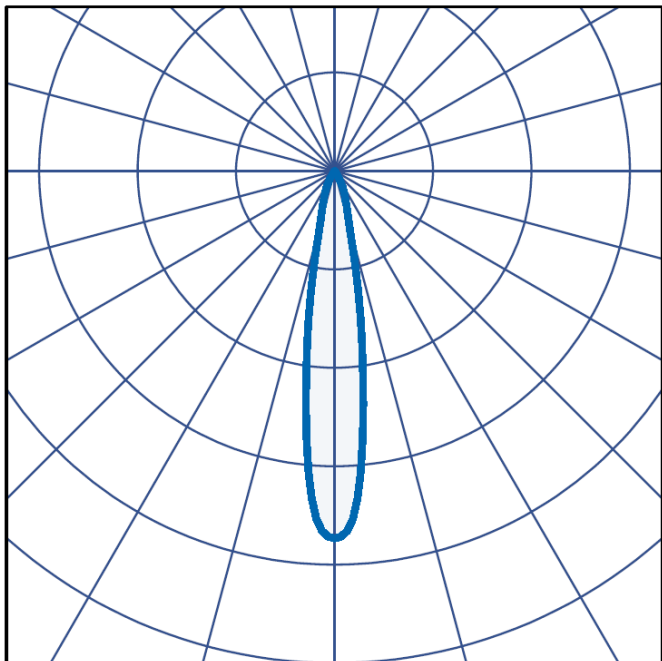

Indoor Lighting

15° Optic: