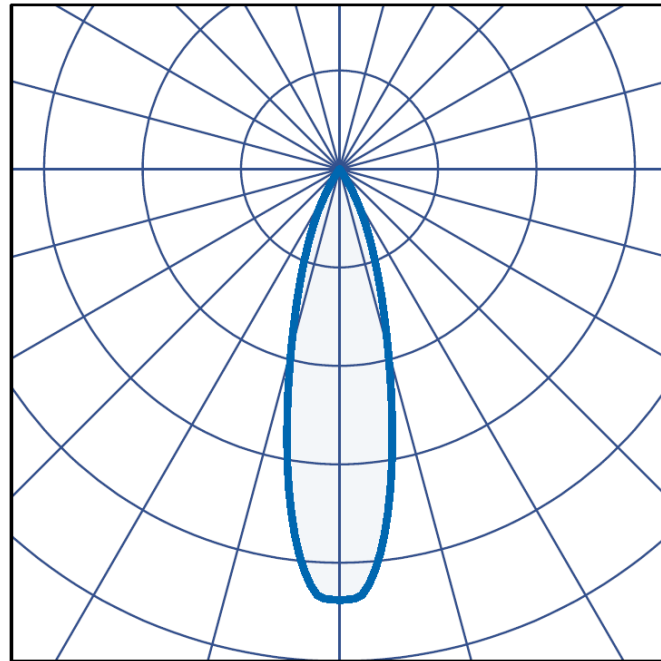

Indoor Lighting

30° Optic: