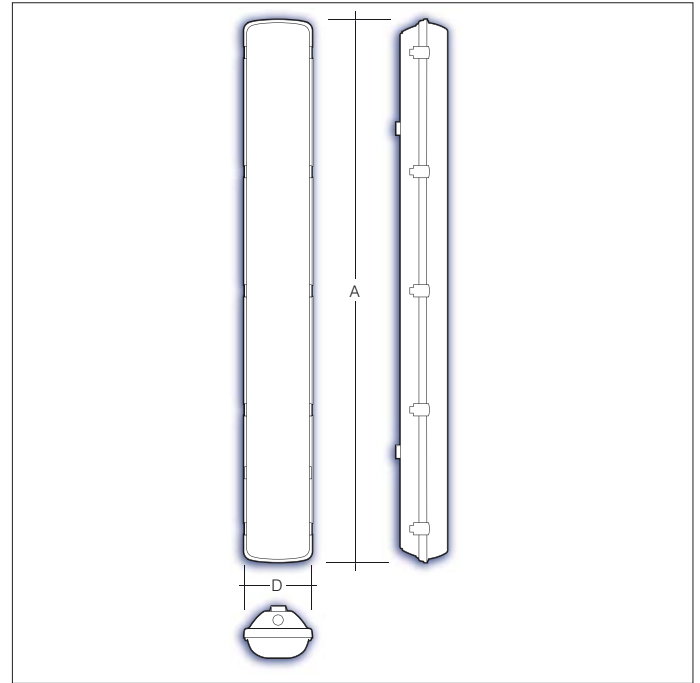

Indoor Lighting