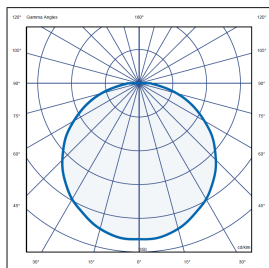

Samson Circular

Aluminium Cast Base Bulkhead

Innovation.
Collaboration.
Illumination.

Indoor Lighting

Key features

- IP65 suitable for external environments
- Impact rating of IK10
- Efficacy of up to 133lm/W
- Nominal life-time of 50,000 h (L90/B10)
- Colour stability with 3 step MacAdam
- High colour rendering index CRI > 80
- Emergency BLF = 358 lm
- Suitable for side conduit entry
- Black or white aluminium base available
- Fitted with a hinged gear tray