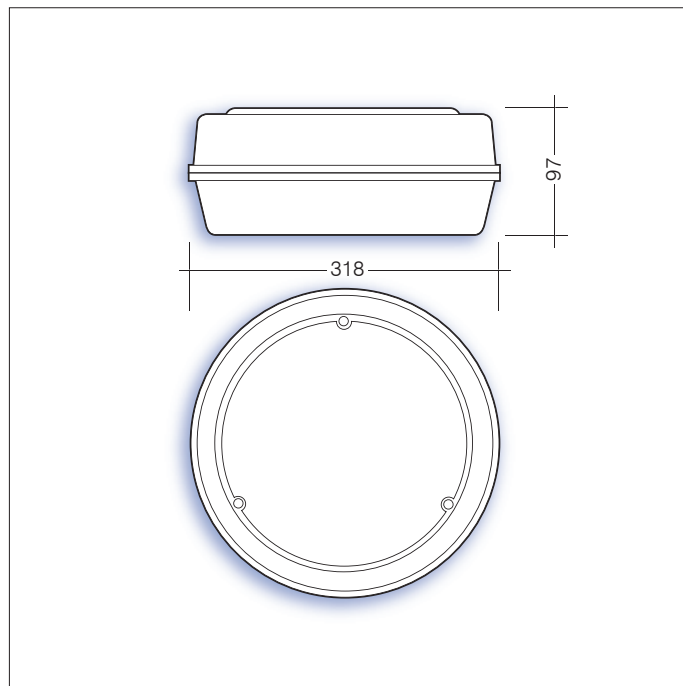

Samson Circular

Aluminium Cast Base Bulkhead

Innovation.
Collaboration.
Illumination.

Indoor Lighting

Key features

- IP65 suitable for external environments
- Impact rating of IK10
- Efficacy of up to 133lm/W
- Nominal life-time of 50,000 h (L90/B10)
- Colour stability with 3 step MacAdam
- High colour rendering index CRI > 80
- Emergency BLF = 358 lm
- Suitable for side conduit entry
- Black or white aluminium base available
- Fitted with a hinged gear tray

i.e. SAM/2820/4/C/W/F3/ST =

Samson bulkhead, 2823 lm, 22W, 4000K, circular, white c/w sensor, corridor function & self-test

Part No.	W	Lm	Lm/W	CCT	Sensor
SAM/1800/3/C	14	1801	129	3000K	N
SAM/1900/4/C	14	1900	136	4000K	N
SAM/2550/3/C	21	2549	124	3000K	N
SAM/2690/4/C	21	2694	131	4000K	N
SAM/1210/3/C	11	1212	113	3000K	Y
SAM/1280/4/C	11	1282	120	4000K	Y
SAM/1720/3/C	15	1722	115	3000K	Y
SAM/1820/4/C	15	1822	122	4000K	Y
SAM/2320/3/C	18	2317	128	3000K	Y
SAM/2420/4/C	18	2419	133	4000K	Y
SAM/2700/4/C	22	2705	126	3000K	Y
SAM/2820/4/C	22	2823	131	4000K	Y
SAM/3070/4/C	25	3066	123	3000K	Y
SAM/3200/4/C	25	3196	128	4000K	Y