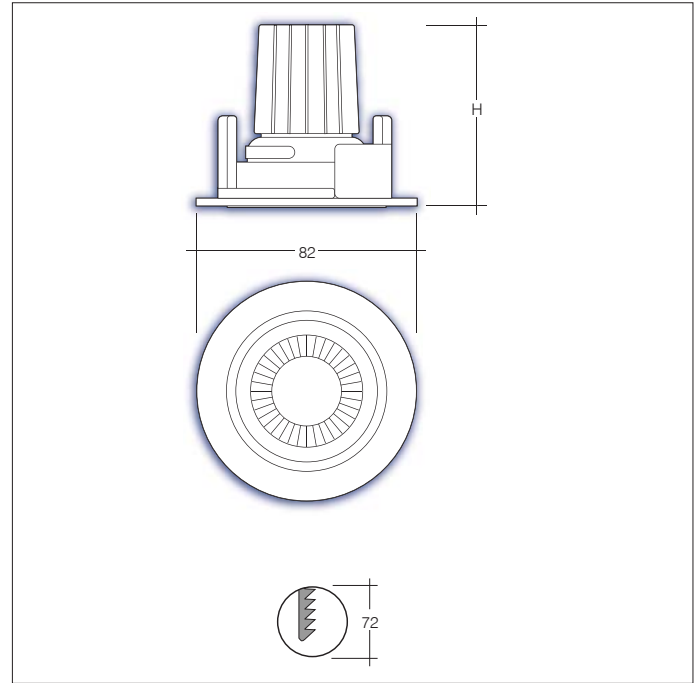

Lily 1

Downlighter

Innovation.
Collaboration.
Illumination.

Indoor Lighting

Options

- For White bezel option suffix: /W
- For Chrome bezel option suffix: /CH
- For Satin Silver bezel option suffix: /SS
- For 24° suffix: /24D
- For 36° suffix: /36D
- For Dali dimmable option (DC only) suffix: /DIM
- For 3hr integral emergency: /EMR

i.e. LIL/1/DC10/4/W/36D/DIM =
Lily Fixed Downlight, 890lm, 10w, 4000K, White, 36°, Dali Dimmable

Key features

- IP20 suitable for internal environments
- Impact rating of IK04
- Efficacy of up to 91m/W
- Nominal life-time of > 50,000 h (L70/B50)
- Colour stability with 3 step MacAdam
- Very high colour rendering index CRI > 90
- Emergency BLF = 254 lm

Part No.	Watt	Lm	CRi	CCT	H (mm)
LIL/1/AC10/2	10	710	90	2700	80
LIL/1/AC10/3	10	760	90	3000	80
LIL/1/AC10/4	10	810	90	4000	80
LIL/1/DC10/2	10	770	90	2700	65
LIL/1/DC10/3	10	840	90	3000	65
LIL/1/DC10/4	10	890	90	4000	65
LIL/1/DC13/2	13	1140	90	2700	75
LIL/1/DC13/3	13	1170	90	3000	75
LIL/1/DC13/4	13	1270	90	4000	75
LIL/1/GU10*	5	355	80	2700	85