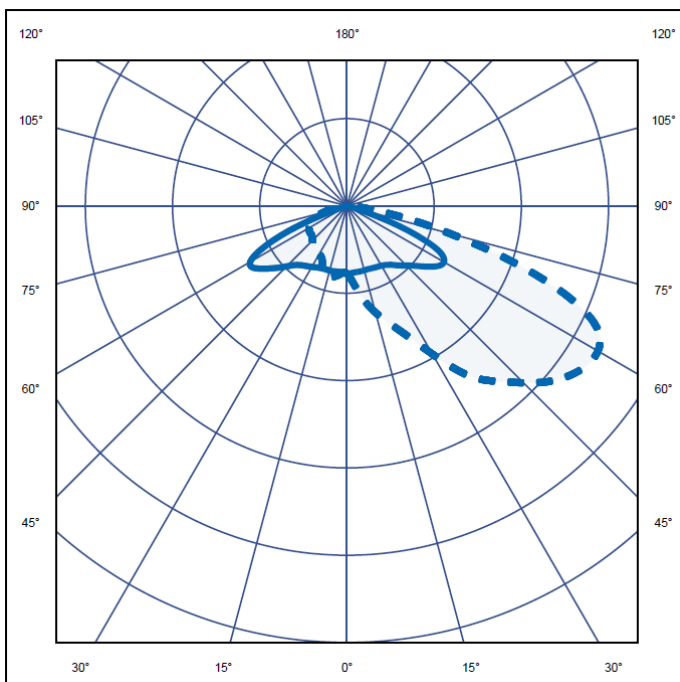

Outdoor Lighting

Key Features

- IP66 suitable for external environments
- Impact rating of IK09
- Efficacy of up to 156lm/W
- Nominal life-time of 102,000 h (L90/B10)
- Various optics available
- Max weight = 13.2kg

L8 - Wide

Part No.	W	Lm	Lm/W	CCT	Weight
VEG/L2/19300/4	143	19,309	135	4000k	11.2kg
VEG/L2/22700/4	173	22,695	131	4000k	11.2kg
VEG/L2/25700/4	210	25,709	123	4000k	11.4kg
VEG/L2/28700/4	242	28,700	119	4000k	11.4kg
VEG/L2/31800/4	278	31,835	114	4000k	11.4kg
VEG/L2/35700/4	328	35,684	109	4000k	11.4kg
VEG/L8/22600/4	140	22,643	161	4000k	11.2kg
VEG/L8/27100/4	172	27,137	156	4000k	11.2kg
VEG/L8/30600/4	210	30,590	146	4000k	11.4kg
VEG/L8/34200/4	242	34,243	141	4000k	11.4kg
VEG/L8/37900/4	279	37,896	136	4000k	11.4kg
VEG/L8/42100/4	327	42,099	129	4000k	11.4kg