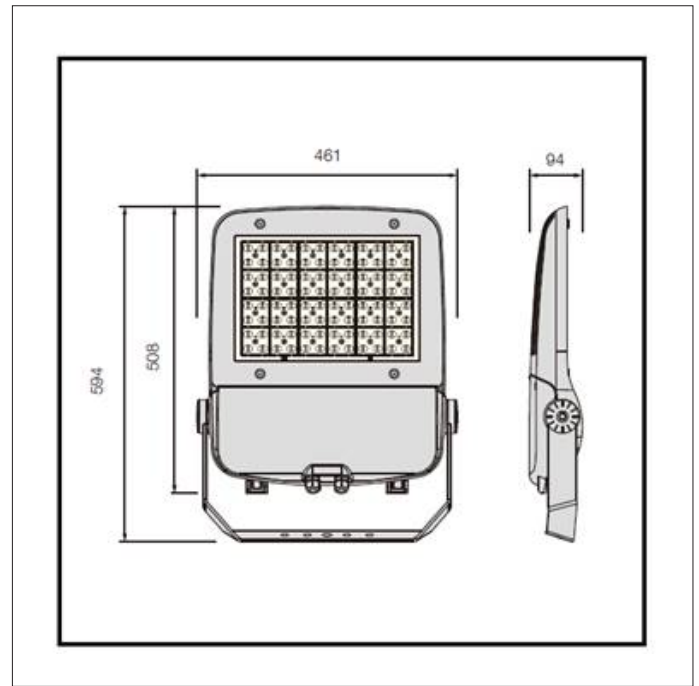

Outdoor Lighting

Key Features

- IP66 suitable for external environments
- Impact rating of IK09
- Efficacy of up to 156lm/W
- Nominal life-time of 102,000 h (L90/B10)
- Various optics available
- Max weight = 13.2kg

L8 - Wide

Part No.	W	Lm	Lm/W	CCT	Weight
VEG/L2/19300/4	143	19,309	135	4000k	11.2kg
VEG/L2/22700/4	173	22,695	131	4000k	11.2kg
VEG/L2/25700/4	210	25,709	123	4000k	11.4kg
VEG/L2/28700/4	242	28,700	119	4000k	11.4kg
VEG/L2/31800/4	278	31,835	114	4000k	11.4kg
VEG/L2/35700/4	328	35,684	109	4000k	11.4kg
VEG/L8/22600/4	140	22,643	161	4000k	11.2kg
VEG/L8/27100/4	172	27,137	156	4000k	11.2kg
VEG/L8/30600/4	210	30,590	146	4000k	11.4kg
VEG/L8/34200/4	242	34,243	141	4000k	11.4kg
VEG/L8/37900/4	279	37,896	136	4000k	11.4kg
VEG/L8/42100/4	327	42,099	129	4000k	11.4kg