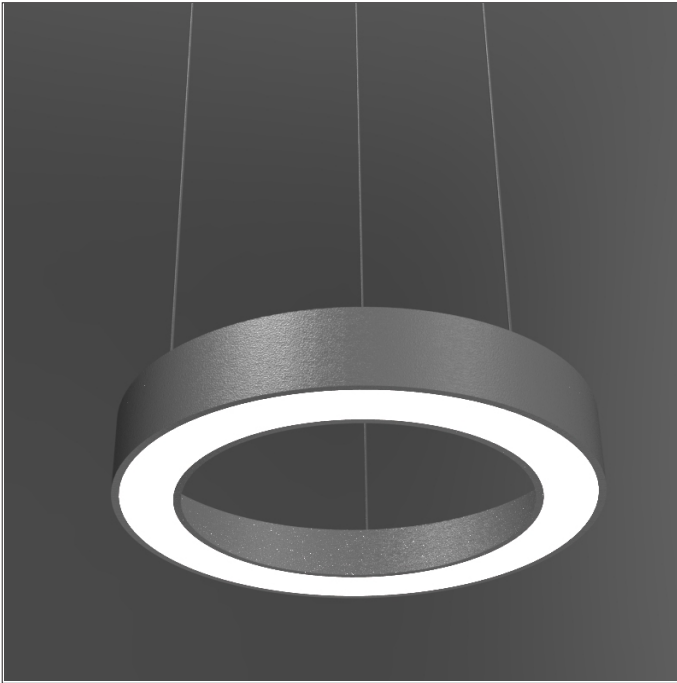

Polo

Suspended

Innovation.
Collaboration.
Illumination.

Indoor Lighting

Key Features

- IP20 suitable for internal environments
- Impact rating of IK04
- Efficacy of up to 50lm/W
- Nominal life-time of 72,000 h (L80/B10)
- Colour stability with 3 step MacAdam
- High colour rendering index CRI > 80

Options

- For DALI dimmable (600mm only) suffix **/DIM**

Part No.	Lm	W	Lm/W	D(mm)
POLO/6/2600/84	2625	53	50	ø600
POLO/12/5000/84	5025	106	47	ø1200

For more information, please contact Sales@ldl.lighting