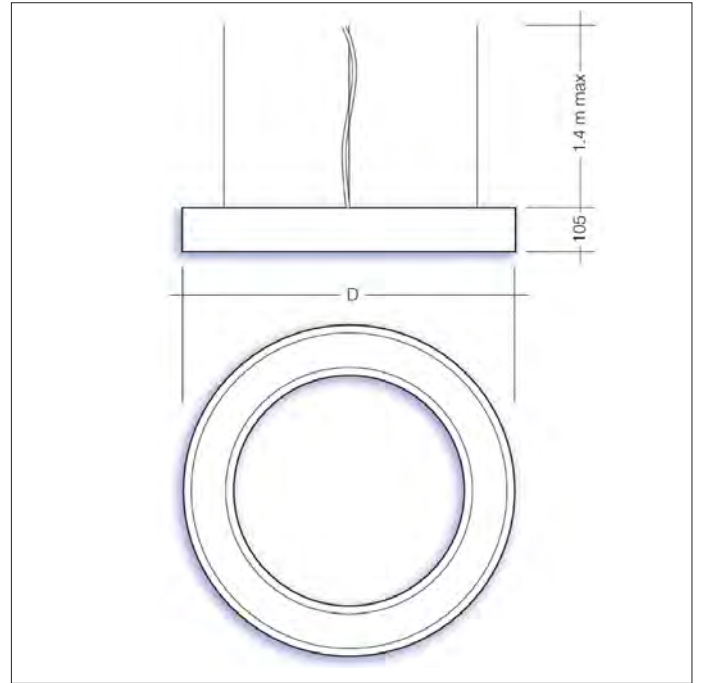

Polo

Suspended

Innovation.
Collaboration.
Illumination.

Indoor Lighting

Key Features

- IP20 suitable for internal environments
- Impact rating of IK04
- Efficacy of up to 50lm/W
- Nominal life-time of 72,000 h (L80/B10)
- Colour stability with 3 step MacAdam
- High colour rendering index CRI > 80

Options

- For DALI dimmable (600mm only) suffix **/DIM**

Part No.	Lm	W	Lm/W	D(mm)
POLO/6/2600/84	2625	53	50	ø600
POLO/12/5000/84	5025	106	47	ø1200

For more information, please contact Sales@ldl.lighting