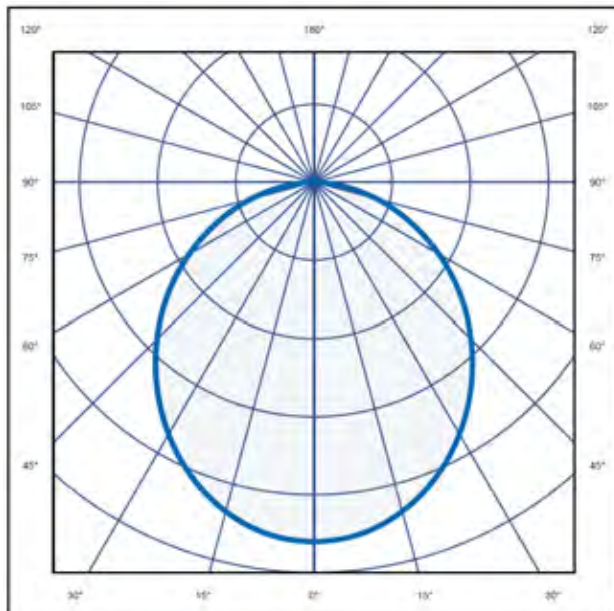

Polo

Suspended

Innovation.
Collaboration.
Illumination.

Indoor Lighting

Key Features

- IP20 suitable for internal environments
- Impact rating of IK04
- Efficacy of up to 50lm/W
- Nominal life-time of 72,000 h (L80/B10)
- Colour stability with 3 step MacAdam
- High colour rendering index CRI > 80

Options

- For DALI dimmable (600mm only) suffix **/DIM**

Part No.	Lm	W	Lm/W	D(mm)
POLO/6/2600/84	2625	53	50	ø600
POLO/12/5000/84	5025	106	47	ø1200

For more information, please contact Sales@ldl.lighting