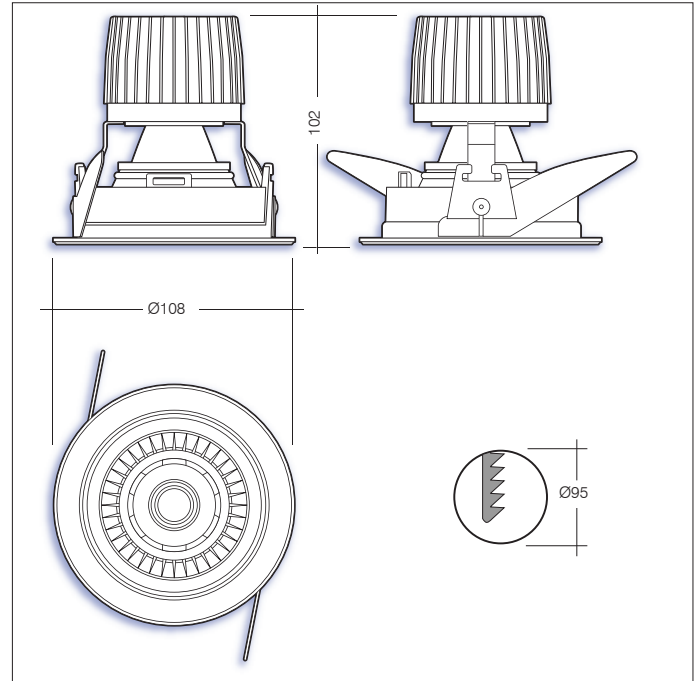

LED2000

Downlighter

Innovation.
Collaboration.
Illumination.

Indoor Lighting

Key features

- IP20 suitable for internal environments
- Impact rating of IK04
- Efficacy of up to 100m/W
- Nominal life-time of 50,000 h (L90/B10)
- Colour stability with 3 step MacAdam
- High colour rendering index CRI > 80
- Emergency BLF = 325 lm