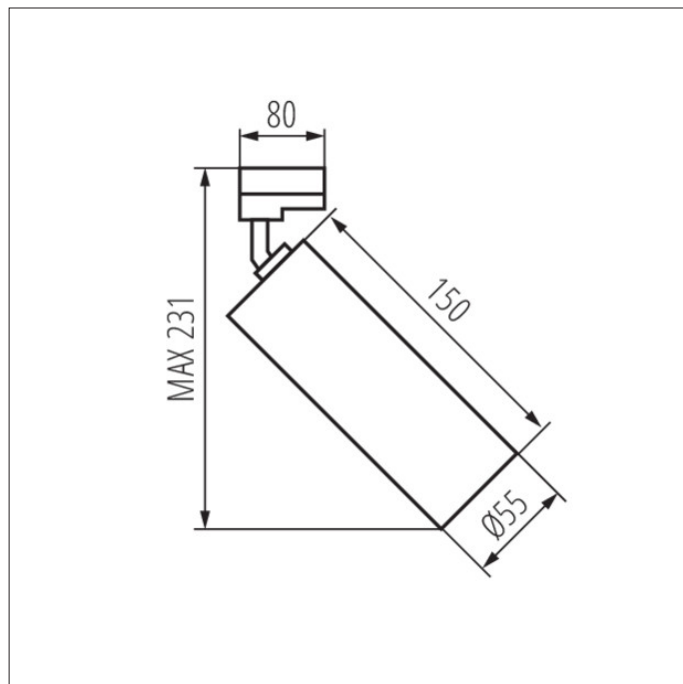

Indoor Lighting

Key features

- IP20 suitable for internal environments
- Efficacy of up to 94lm/W

Options

- For 36° reflector suffix: /**36D**
- For black finish suffix: /**BLK**
- For white finish suffix: /**WHI**

i.e.: Zoe Trackspot, 5.8W, 510lm, 3000K, black finish
= **ZOE/510/3/BLK**

Part No.	Lm	W	Lm/W	Weight	CCT
ZOE/510/3	510	5.8	88	0.28kg	3000K
ZOE/550/4	550	5.8	94	0.28kg	4000K

For more information, please contact Sales@ldl.lighting