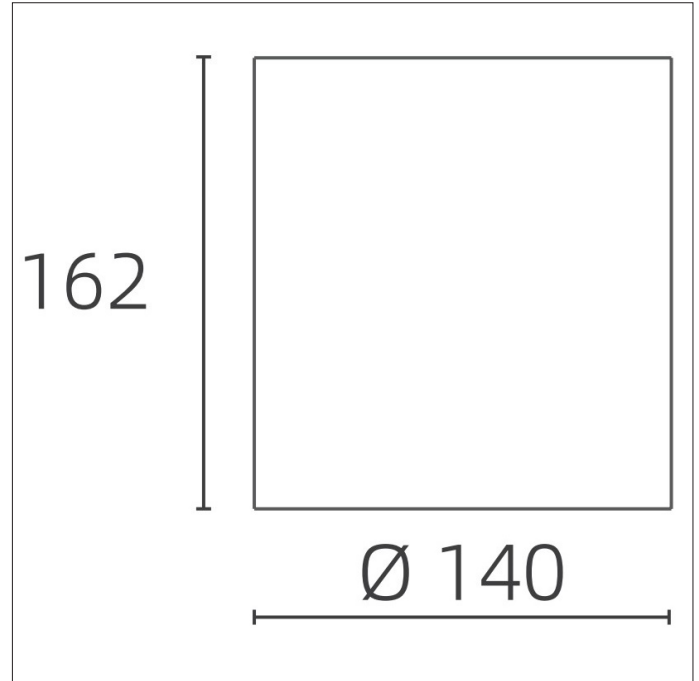

Dominique M

Surface Mounted

Innovation.
Collaboration.
Illumination.

Indoor Lighting

Key Features

- IP20 suitable for internal environments
- Nominal life-time of 50,000 h (L80/B10)
- Impact rating of IK05
- Efficacy of up to 127lm/W
- Various colour temperatures are available
- Colour stability with 3 step MacAdam

i.e. **DOM/M/1357/4/60D/DIM/EMR** = Dominique Medium, 11W, 1361 lumens, 4000K, 60D, DALI dimmable c/w 3hr self-contained emergency

CRI 80 as standard, CRI 90 available on request.

Part No. (3000K)	Lm	W	lm/W
DOM/M/1281/20D/3	1281	11	120
DOM/M/2775/20D/3	2775	26	105
DOM/M/1271/40D/3	1271	11	119
DOM/M/2754/40D/3	2754	26	105
DOM/M/1289/60D/3	1289	11	121
DOM/M/2792/60D/3	2792	26	106

Part No. (4000K)	Lm	W	lm/W
DOM/M/1349/20D/4	1349	11	127
DOM/M/2921/20D/4	2921	26	111
DOM/M/1338/40D/4	1338	11	126
DOM/M/2899/40D/4	2899	26	110
DOM/M/1357/60D/4	1357	11	127
DOM/M/2939/60D/4	2939	26	112