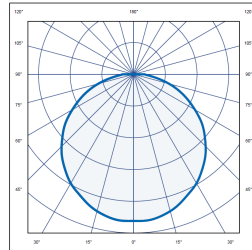

LDB Square

Polycarbonate Base Bulkhead

Innovation.
Collaboration.
Illumination.

Indoor Lighting

Key features

- IP65 suitable for external environments
- Impact rating of IK10
- Efficacy of up to 133lm/W
- Nominal life-time of 81,000 h (L80/B10)
- Colour stability with 3 step MacAdam
- High colour rendering index CRI > 80
- Emergency BLF = 358 lm
- Suitable for side conduit entry
- Black or white polycarbonate base available
- Fitted with a hinged gear tray