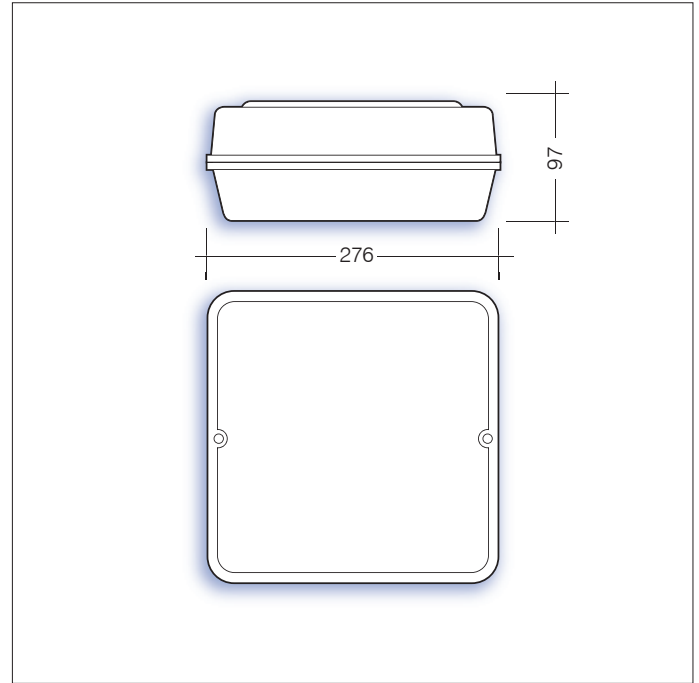

LDB Square

Polycarbonate Base Bulkhead

Innovation.
Collaboration.
Illumination.

Indoor Lighting

Key features

- IP65 suitable for external environments
- Impact rating of IK10
- Efficacy of up to 133lm/W
- Nominal life-time of 81,000 h (L80/B10)
- Colour stability with 3 step MacAdam
- High colour rendering index CRI > 80
- Emergency BLF = 358 lm
- Suitable for side conduit entry
- Black or white polycarbonate base available
- Fitted with a hinged gear tray

i.e. **LDB/2820/4/S/W/F3/ST** =
LDB bulkhead, 2823 lm, 22W, 4000K, square, white c/w sensor, corridor function & self-test

Part No.	W	Lm	Lm/W	CCT	Sensor
LDB/1800/3/S	14	1801	129	3000k	N
LDB/1900/4/S	14	1900	136	4000k	N
LDB/2550/3/S	21	2549	124	3000k	N
LDB/2690/4/S	21	2694	131	4000k	N
LDB/1210/3/S	11	1212	110	3000k	Y
LDB/1280/4/S	11	1282	120	4000k	Y
LDB/1720/3/S	15	1722	115	3000k	Y
LDB/1820/4/S	15	1822	122	4000k	Y
LDB/2320/3/S	18	2317	128	3000k	Y
LDB/2420/4/S	18	2419	133	4000k	Y
LDB/2700/4/S	22	2705	126	3000k	Y
LDB/2820/4/S	22	2823	131	4000k	Y
LDB/3070/4/S	25	3066	123	3000k	Y
LDB/3200/4/S	25	3196	128	4000k	Y