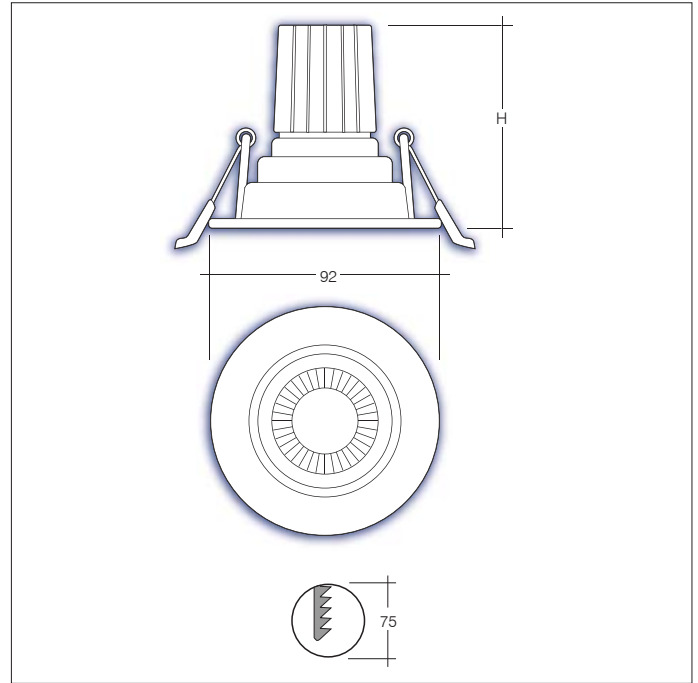

Lily 4

Downlighter

Innovation.
Collaboration.
Illumination.

Indoor Lighting

Key features

- IP20 suitable for internal environments
- Impact rating of IK04
- Efficacy of up to 141lm/W
- Nominal life-time of 54,000 h (L70/B50)
- Colour stability with 3 step MacAdam
- Very high colour rendering index CRI > 90
- Emergency BLF = 352lm

i.e. LIL/4/DC10/4/WHI/36D/DIM =

Lily 4 Adjustable Downlight, 1130lm, 10w, 4000K, White, 36°, Dali Dimmable

Part No.	Watt	Lm	Lm/W	CCT	H (mm)
LIL/4/AC10/2	9	800	88	2700	80
LIL/4/AC10/3	9	830	92	3000	80
LIL/4/AC10/4	9	865	96	4000	80
LIL/4/DC10/2	8	1060	132	2700	65
LIL/4/DC10/3	8	1100	137	3000	65
LIL/4/DC10/4	8	1130	141	4000	65
LIL/4/DC12/2	12	1370	114	2700	75
LIL/4/DC12/3	12	1500	125	3000	75
LIL/4/DC12/4	12	1535	127	4000	75