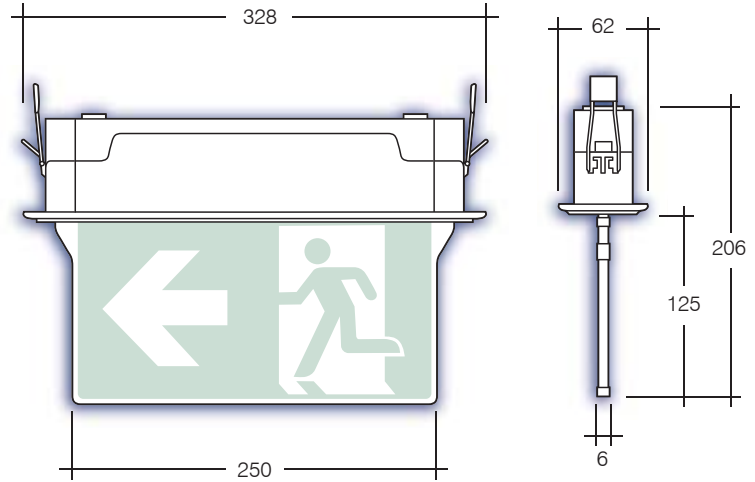

Emergency

Options

- For Switchable Maintained /M3
- For 3hr self-test emergency suffix /DA
- For Arrow Up /AU
- For Arrow Down /AD
- For Arrow Left /AL
- For Arrow Right /AR
- For Double Sided /DS

Key Features

- 25m viewing distance
- IP41 suitable for internal environments
- ISO legends as standard
- Battery: 6.4V 1.6Ah LiFePO4 Cells)
- Weight: 1.1 kg