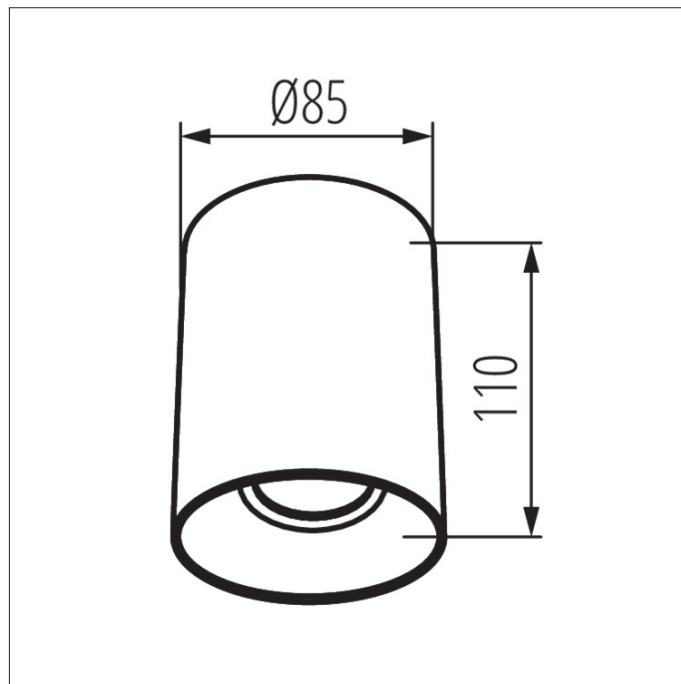

Indoor Lighting