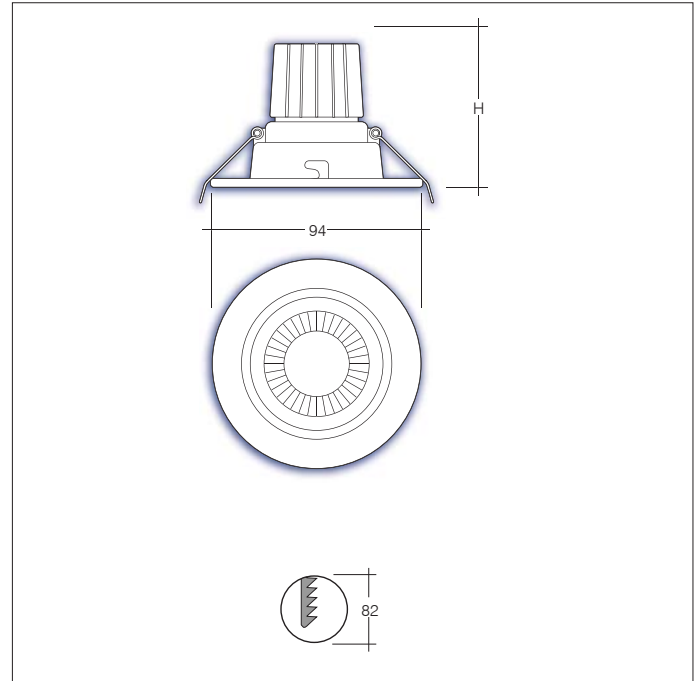

Lily 2

Downlighter

Innovation.
Collaboration.
Illumination.

Indoor Lighting

Key features

- IP20 suitable for internal environments
- Impact rating of IK04
- Efficacy of up to 141lm/W
- Nominal life-time of 54,000 h (L70/B50)
- Colour stability with 3 step MacAdam
- Very high colour rendering index CRI > 90
- Emergency BLF = 352lm

Options

- For White bezel option suffix: /WHI
- For Chrome bezel option suffix: /CH
- For Satin Silver bezel option suffix: /SS
- For 12° suffix: /12D
- For 24° suffix: /24D
- For 36° suffix: /36D
- For Dali dimmable option (DC only) suffix: /DIM
- For 3hr integral emergency: /EMR

i.e. LIL/2/DC10/4/WHI/36D/DIM =

Lily 2 Adjustable Downlight, 1130lm, 10w, 4000K, White, 36°, Dali Dimmable

Part No.	Watt	Lm	Lm/W	CCT	H (mm)
LIL/2/AC10/2	9	800	88	2700	80
LIL/2/AC10/3	9	830	92	3000	80
LIL/2/AC10/4	9	865	96	4000	80
LIL/2/DC10/2	8	1060	132	2700	65
LIL/2/DC10/3	8	1100	137	3000	65
LIL/2/DC10/4	8	1130	141	4000	65
LIL/2/DC12/2	12	1370	114	2700	75
LIL/2/DC12/3	12	1500	125	3000	75
LIL/2/DC12/4	12	1535	127	4000	75

For more information, please contact Sales@ldl.lighting